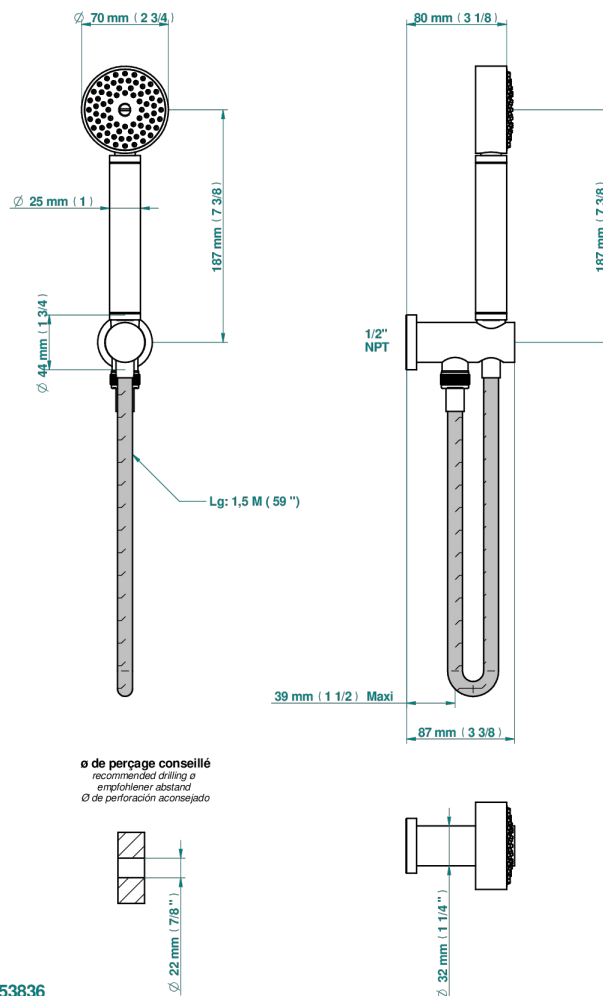

BEYOND CRYSTAL - BLUE CRYSTAL

U6K-54/US

Wall mounted handshower with integrated fixed hook

THG[®]
PARIS

CHARACTERISTIC

- Beyond Crystal - blue crystal
- Wall mounted handshower with integrated fixed hook

TECHNICAL SPECS

- Recommandé : 3 bars (max. 5 bars) - Advised : 43,5 psi (max. 72 psi)
- 9,5 l/min à 3 bars (2.5 gpm at 43.5 psi)

AVAILABLE FINITIONS

Black nickel - D24

Blush PVD - H62

Brass color PVD - H49

Brown bronze color PVD - F33

Nickel color PVD - H55

Rose Gold - F27

Satin chrome - C03

Silver rhodium - F18

Soft gold - F30

Soft matt gold - F31

Umber PVD - H66