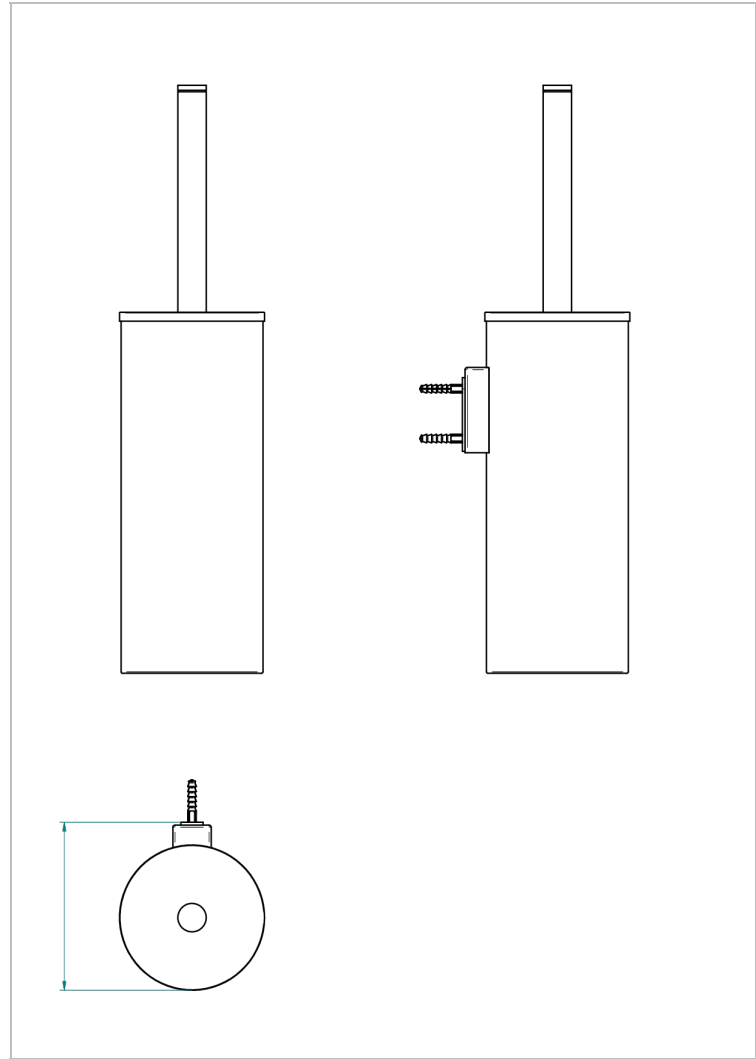

BEYOND CRYSTAL - BLUE CRYSTAL

U6K-4720C

THG[®]
PARIS

Metal toilet brush holder with brush with cover wall mounted

CHARACTERISTIC

- Beyond Crystal - blue crystal
- Metal toilet brush holder with brush with cover wall mounted