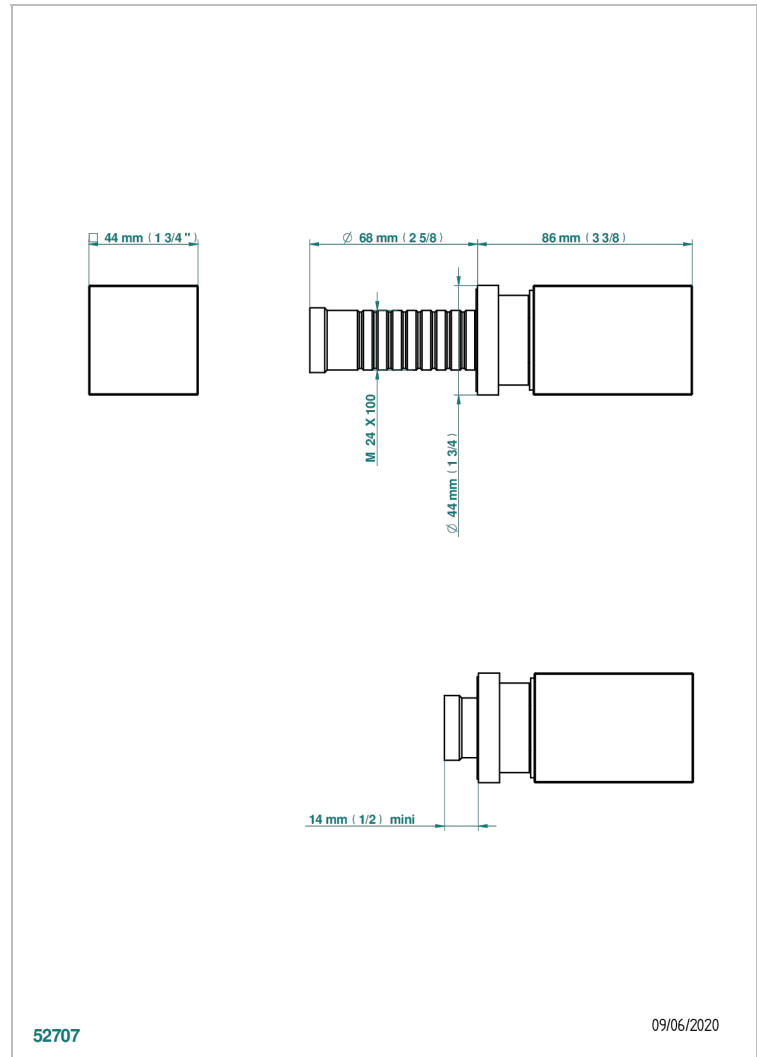

BEYOND CRYSTAL - BLUE CRYSTAL

U6K-30B

Wall volume control 30 & 32 trim

THG[®]
PARIS

CHARACTERISTIC

- Beyond Crystal - blue crystal
- Wall volume control 30 & 32 trim

RELATED SKU'S

- Ref. G00-32CUSA 3/4" Volume control wall valve with ceramic cartridge
- Ref. G00-32HUSA 3/4" Volume control wall valve with ceramic cartridge counterclockwise
- Ref. G00-30CUSA 1/2" volume control wall valve with ceramic cartridge
- Ref. G00-30HUSA 1/2" Volume control wall valve with ceramic cartridge counterclockwise