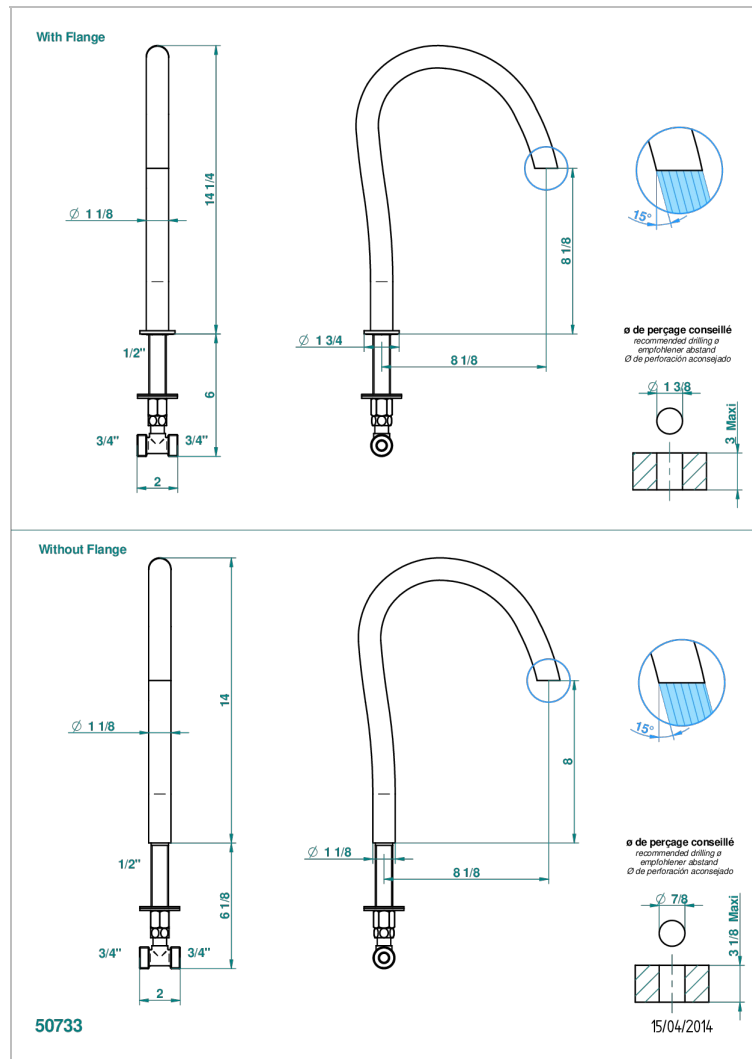

BEYOND CRYSTAL - BLUE CRYSTAL

U6K-29SG

Bathtub spout

CHARACTERISTIC

- Beyond Crystal - blue crystal
- Bathtub spout

AVAILABLE FINITIONS

Black nickel - D24

Blush PVD - H62