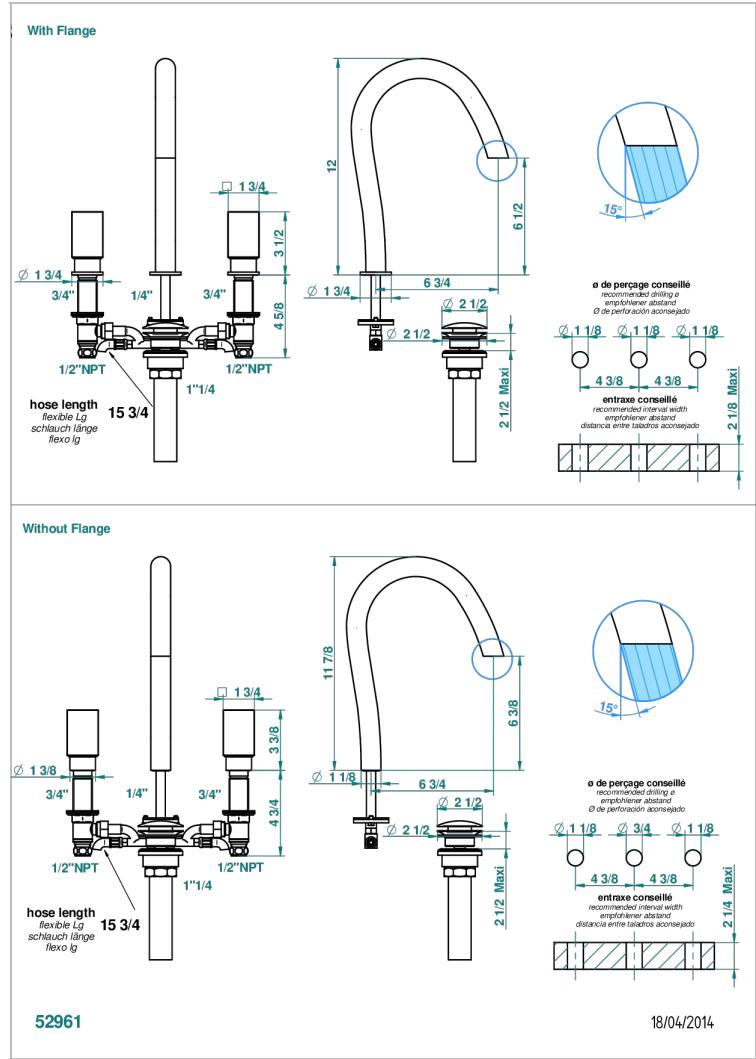

BEYOND CRYSTAL - BLUE CRYSTAL

U6K-151/US

Widespread lavatory set with drain

THG[®]
PARIS

CHARACTERISTIC

- Beyond Crystal - blue crystal
- Widespread lavatory set with drain

TECHNICAL SPECS

- Recommandé : 3 bars (max. 5 bars) - Advised : 43,5 psi (max. 72 psi)
- 5,7 l/min à 3 bars (1.5 gpm at 43.5 psi)
- 1.2 gpm on demand in accordance with California's rules