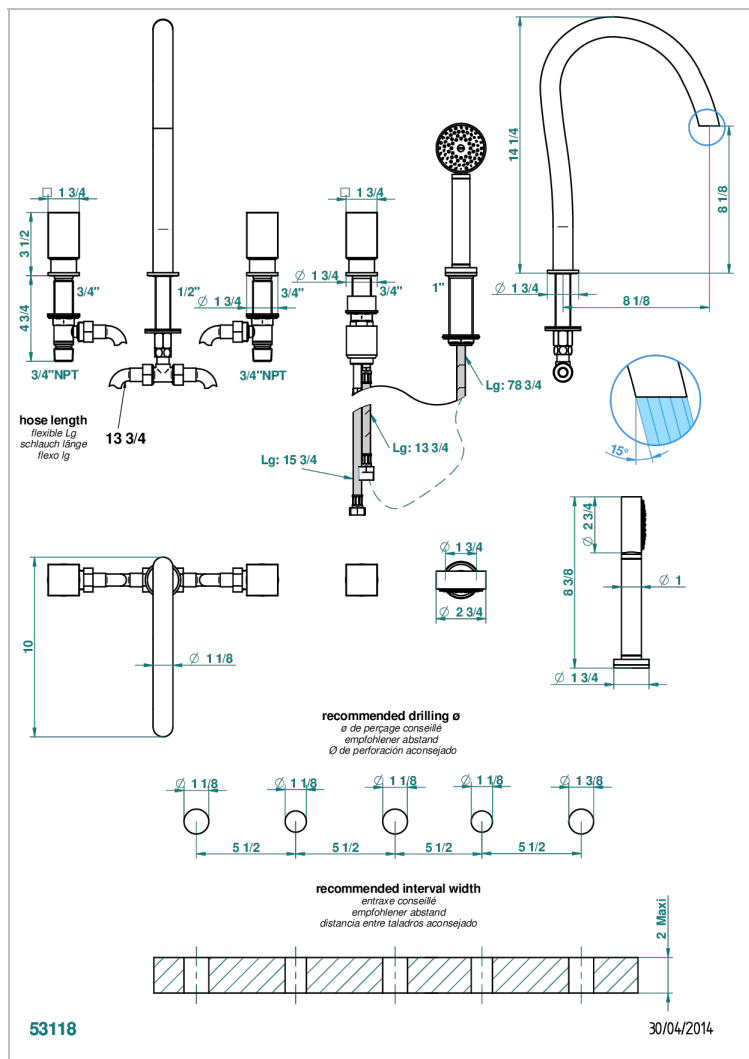

# BEYOND CRYSTAL - BLUE CRYSTAL

U6K-1132SGUS

Roman tub set with 2 x 3/4" valves and rim mounted ceramic mixer with progressive cartridge and handshower

## CHARACTERISTIC

- Beyond Crystal - blue crystal
- Roman tub set with 2 x 3/4" valves and rim mounted ceramic mixer with progressive cartridge and handshower