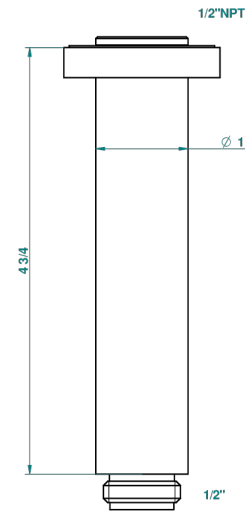

BEYOND CRYSTAL - CHAMPAGNE CRYSTAL

U6J-82V/US

Vertical shower arm ceiling mounted 1/2" connection

THG[®]
PARIS

52156

11/04/2014

CHARACTERISTIC

- Beyond Crystal - champagne crystal
- Vertical shower arm ceiling mounted 1/2" connection