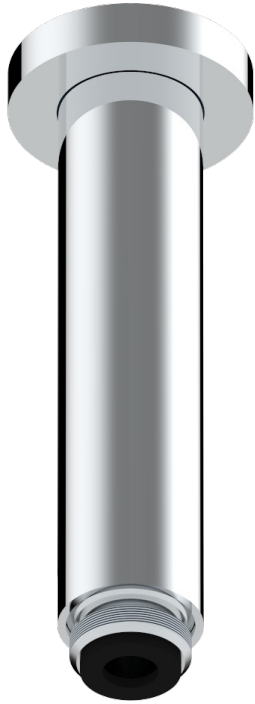

BEYOND CRYSTAL - CHAMPAGNE CRYSTAL

U6J-82V/US

Vertical shower arm ceiling mounted 1/2" connection

THG[®]
PARIS

52156

11/04/2014

CHARACTERISTIC

- Beyond Crystal - champagne crystal
- Vertical shower arm ceiling mounted 1/2" connection

AVAILABLE FINITIONS

Black nickel - D24

Blush PVD - H62

Brass color PVD - H49

Brown bronze color PVD - F33

Chrome polished - A02

Chrome polished / gold polished - G02

Gold color PVD - H52

Gold mat - F07

Gold polished - F01

Gold satiney - F03

Graphite PVD - H64

Matt Umber PVD - H67

Matt blush PVD - H60

Matt brass color PVD - H50

Matt brown bronze color PVD - F34

Matt chrome (American satin) - C02

Matt gold color PVD - H53

Matt graphite PVD - H65

Matt nickel color PVD - H56

Nickel antique / Sovereign - H28

Nickel color PVD - H55

Rose Gold - F27

Satin chrome - C03