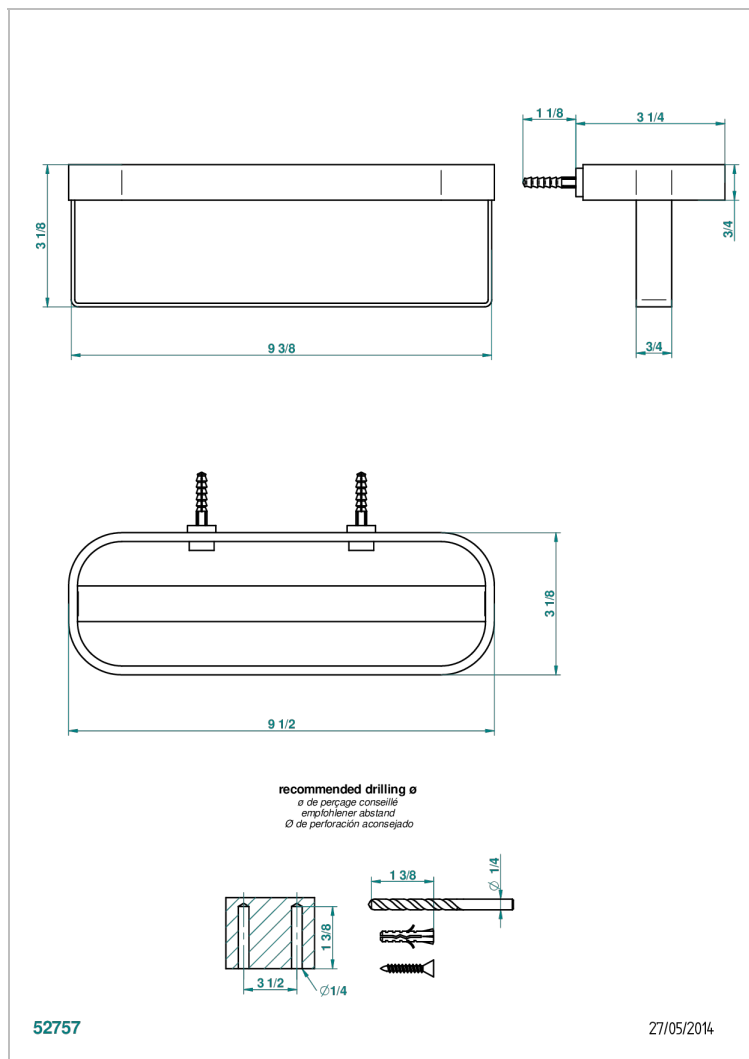

# BEYOND CRYSTAL - CHAMPAGNE CRYSTAL

U6J-611

Wall mounted holding rack for shower gel and shampoo dispensers, big size