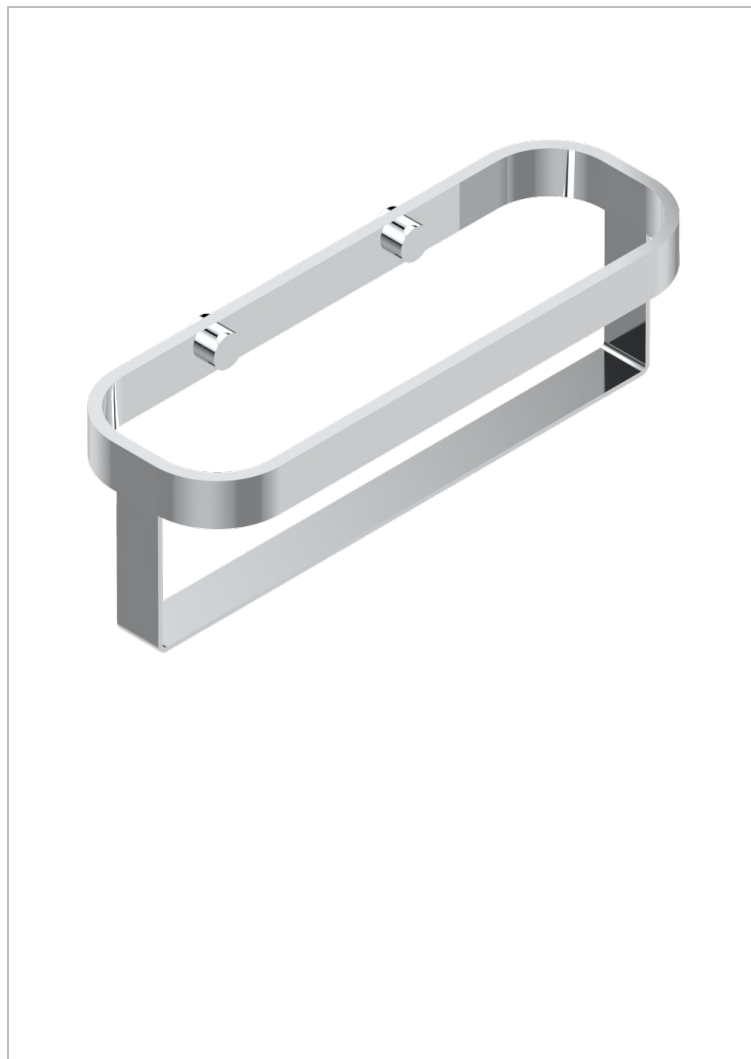

# BEYOND CRYSTAL - CHAMPAGNE CRYSTAL

U6J-611

Wall mounted holding rack for shower gel and shampoo dispensers, big size

## CHARACTERISTIC

- Beyond Crystal - champagne crystal
- Wall mounted holding rack for shower gel and shampoo dispensers, big size