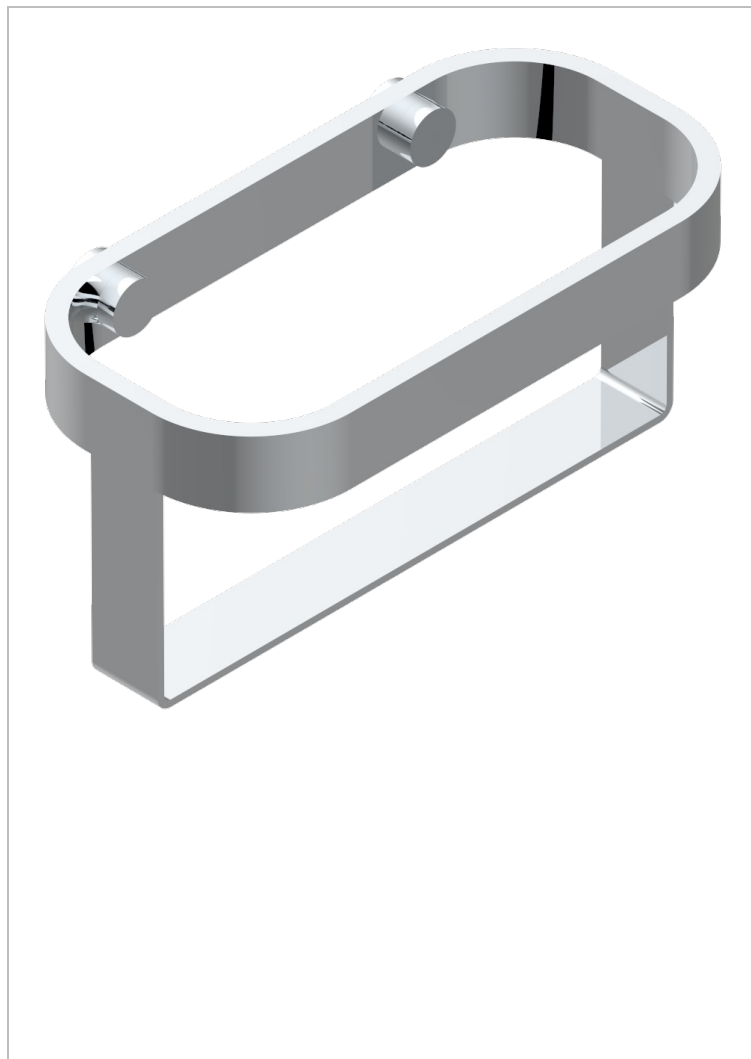

BEYOND CRYSTAL - CHAMPAGNE CRYSTAL

U6J-610

Wall mounted holding rack for shower gel and shampoo dispensers

CHARACTERISTIC

- Beyond Crystal - champagne crystal
- Wall mounted holding rack for shower gel and shampoo dispensers

AVAILABLE FINITIONS

Black nickel - D24

Blush PVD - H62

Brass color PVD - H49

Brown bronze color PVD - F33

Chrome polished - A02

Chrome polished / gold polished - G02

Gold color PVD - H52