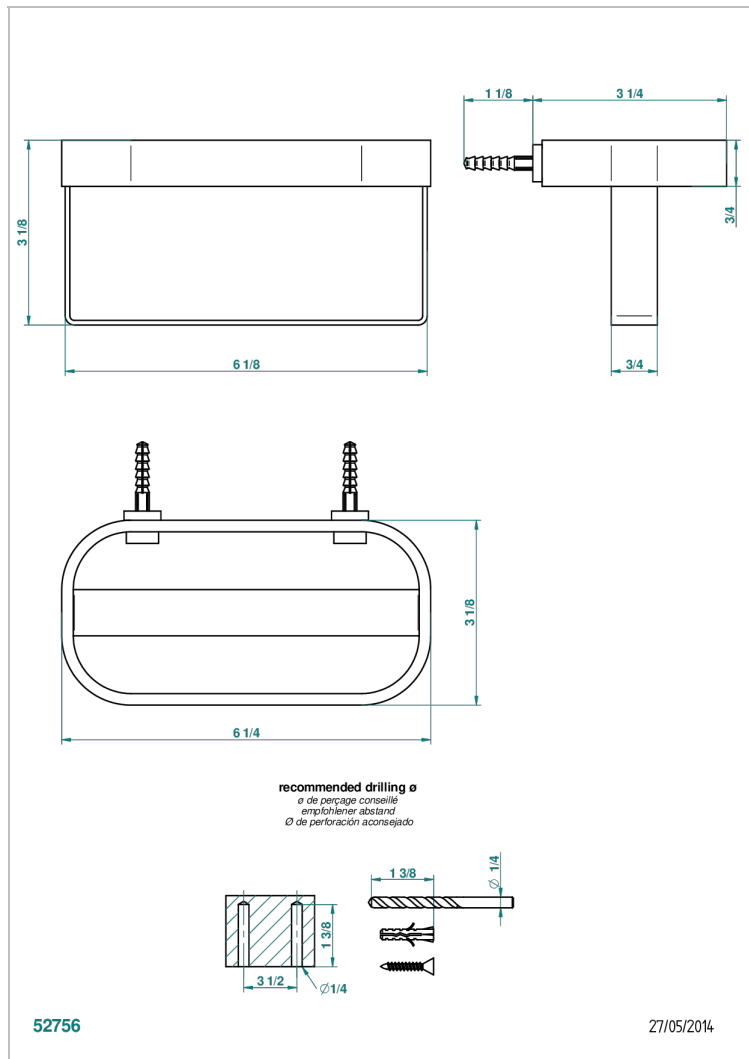

BEYOND CRYSTAL - CHAMPAGNE CRYSTAL

U6J-610

Wall mounted holding rack for shower gel and shampoo dispensers

CHARACTERISTIC

- Beyond Crystal - champagne crystal
- Wall mounted holding rack for shower gel and shampoo dispensers