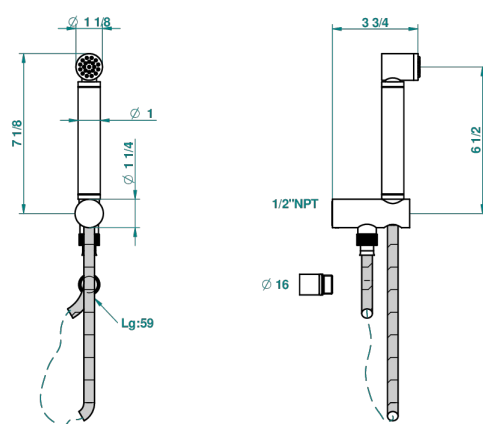

BEYOND CRYSTAL - CHAMPAGNE CRYSTAL

U6J-54PM/US

Wall mounted handshower with integrated fixed hook small size

With Flange

Without Flange

53851

26/06/2014

CHARACTERISTIC

- Beyond Crystal - champagne crystal
- Wall mounted handshower with integrated fixed hook small size

TECHNICAL SPECS

- Recommandé : 3 bars (max. 5 bars) - Advised : 43,5 psi (max. 72 psi)
- 9,5 l/min à 3 bars (2.5 gpm at 43.5 psi)