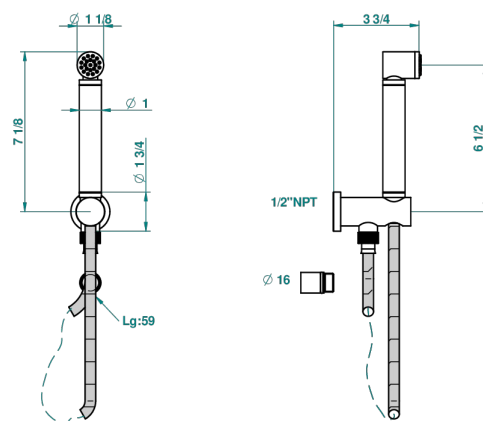

BEYOND CRYSTAL - CHAMPAGNE CRYSTAL

U6J-54PM/US

Wall mounted handshower with integrated fixed hook small size

With Flange

Without Flange

53851

26/06/2014

CHARACTERISTIC

- Beyond Crystal - champagne crystal
- Wall mounted handshower with integrated fixed hook small size

TECHNICAL SPECS

- Recommandé : 3 bars (max. 5 bars) - Advised : 43,5 psi (max. 72 psi)
- 9,5 l/min à 3 bars (2.5 gpm at 43.5 psi)