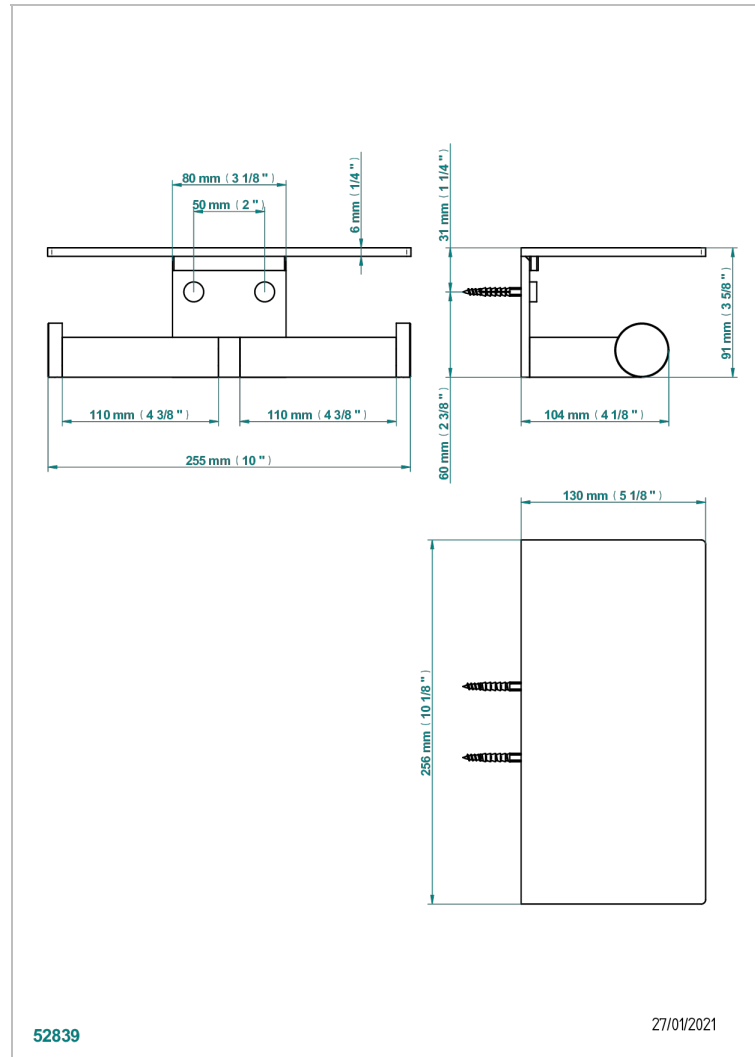

BEYOND CRYSTAL - CHAMPAGNE CRYSTAL

U6J-540D

Double paper roll holder with cover

THG[®]
PARIS

52839

27/01/2021

CHARACTERISTIC

- Beyond Crystal - champagne crystal
- Double paper roll holder with cover