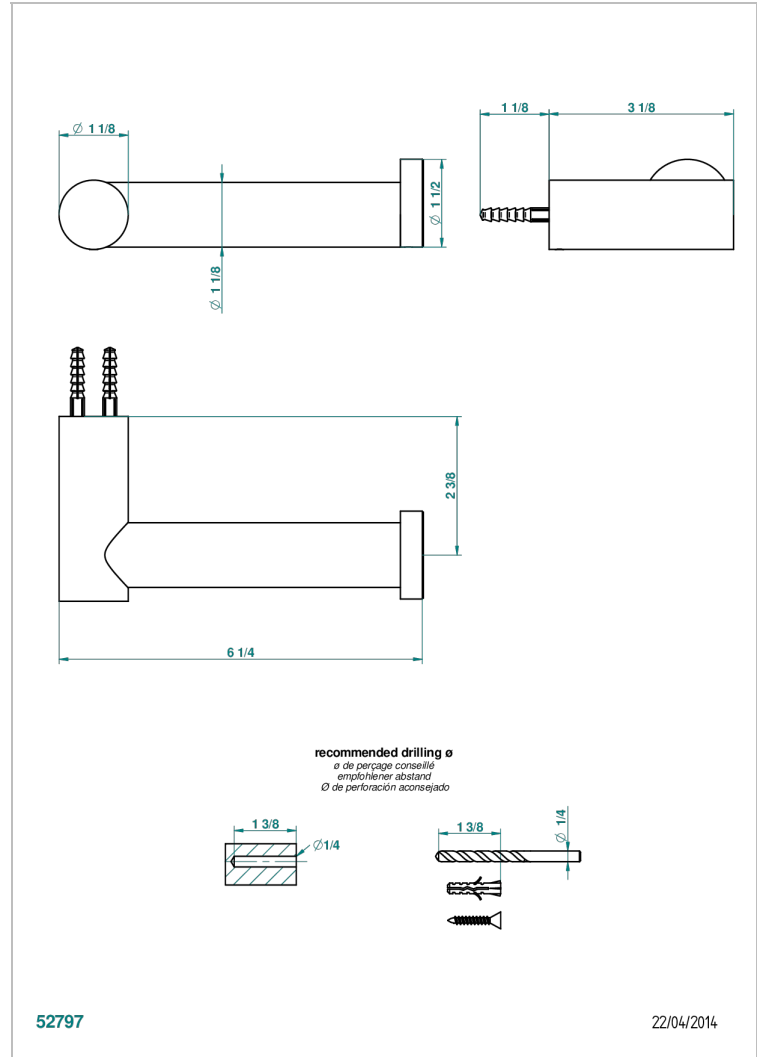

# BEYOND CRYSTAL - CHAMPAGNE CRYSTAL

U6J-538A

Toilet paper holder, single mount without cover

## CHARACTERISTIC

- Beyond Crystal - champagne crystal
- Toilet paper holder, single mount without cover