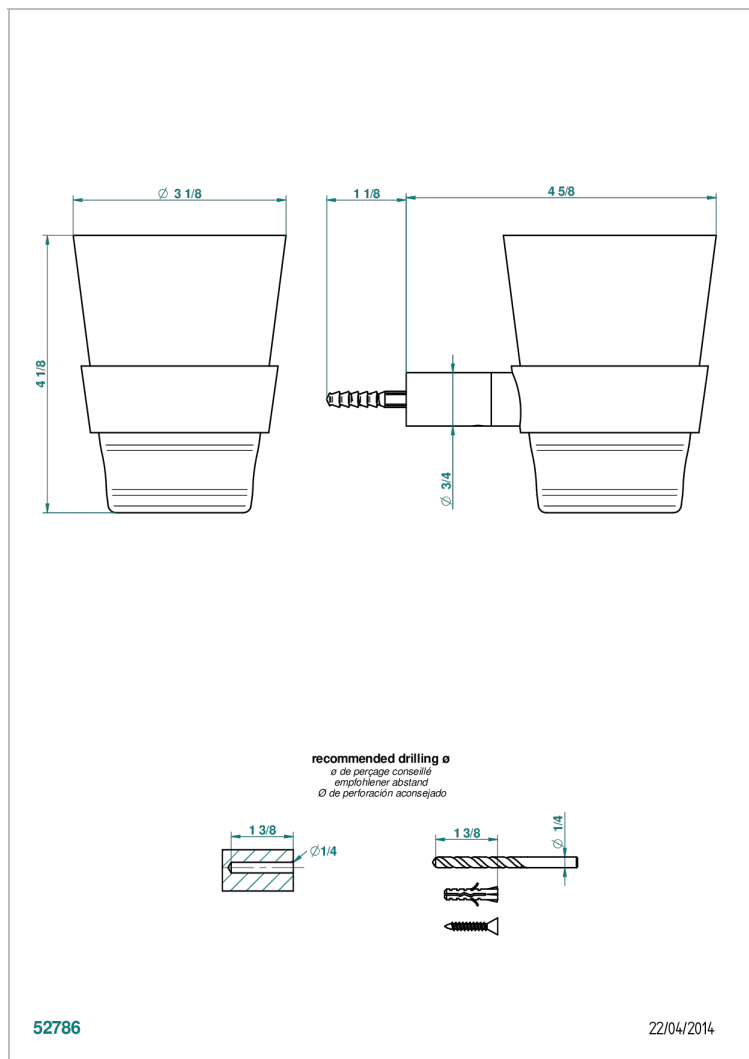

BEYOND CRYSTAL - CHAMPAGNE CRYSTAL

U6J-536C

THG[®]
PARIS

wall mounted glass holder with BACCARAT crystal glass

52786

22/04/2014

CHARACTERISTIC

- Beyond Crystal - champagne crystal
- wall mounted glass holder with BACCARAT crystal glass