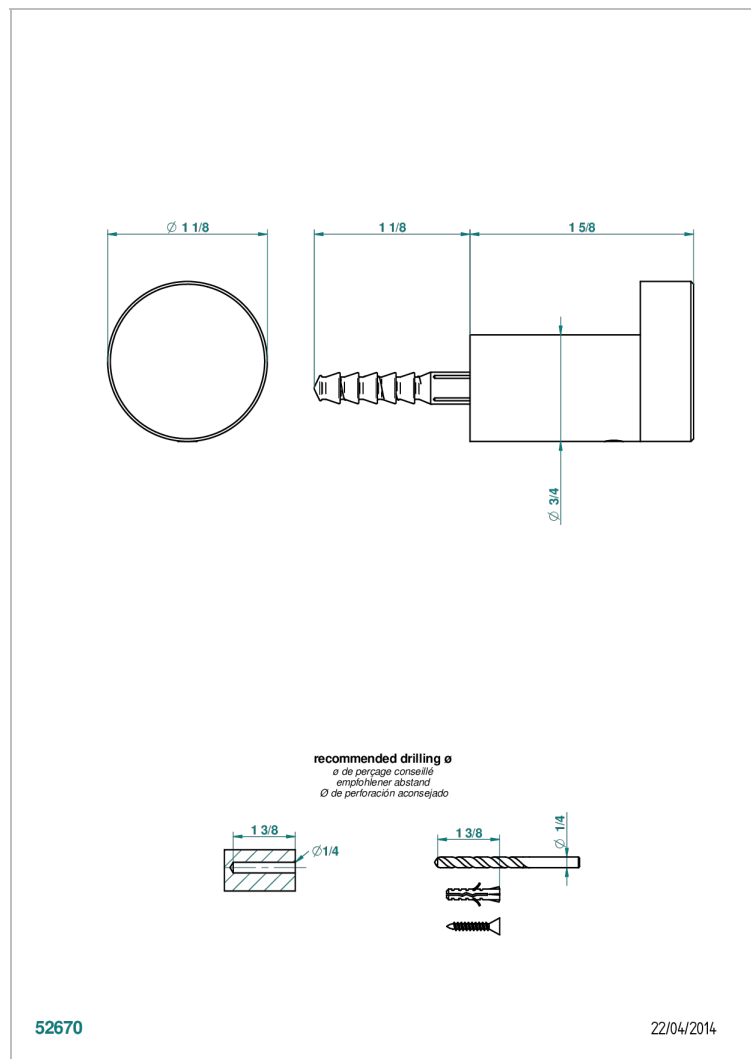

BEYOND CRYSTAL - CHAMPAGNE CRYSTAL

U6J-517

Robe hook

CHARACTERISTIC

- Beyond Crystal - champagne crystal
- Robe hook

AVAILABLE FINITIONS

Black nickel - D24
Blush PVD - H62
Brass color PVD - H49
Brown bronze color PVD - F33
Chrome polished - A02
Chrome polished / gold polished - G02