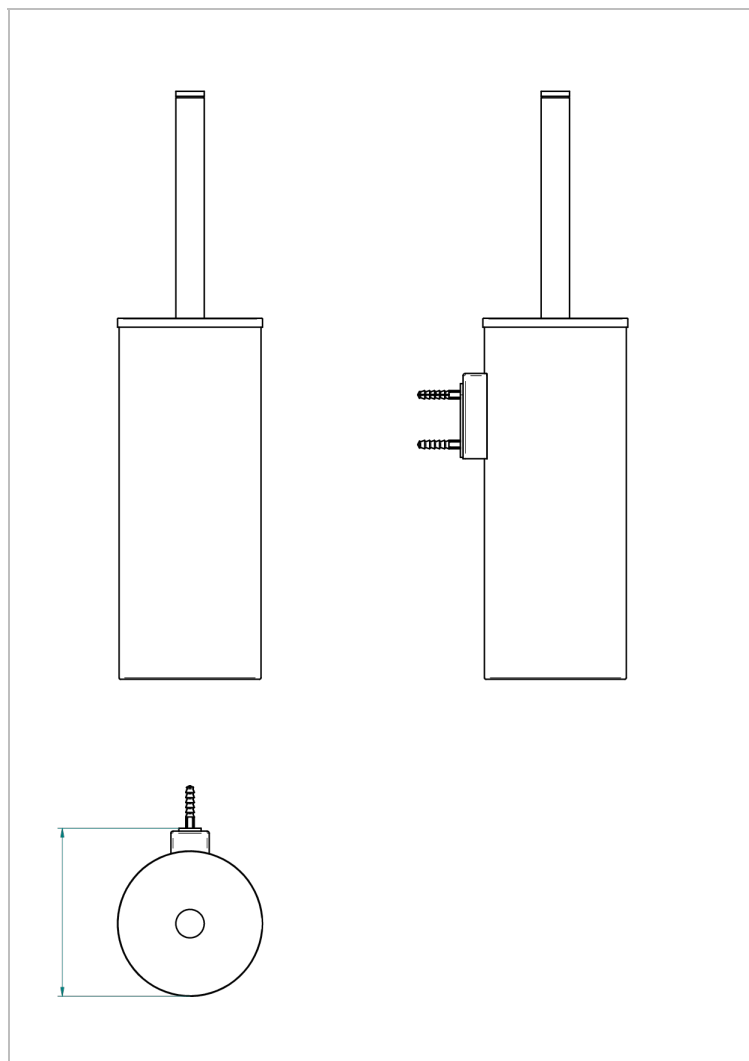

# BEYOND CRYSTAL - CHAMPAGNE CRYSTAL

U6J-4720C

Metal toilet brush holder with brush with cover wall mounted

## CHARACTERISTIC

- Beyond Crystal - champagne crystal
- Metal toilet brush holder with brush with cover wall mounted