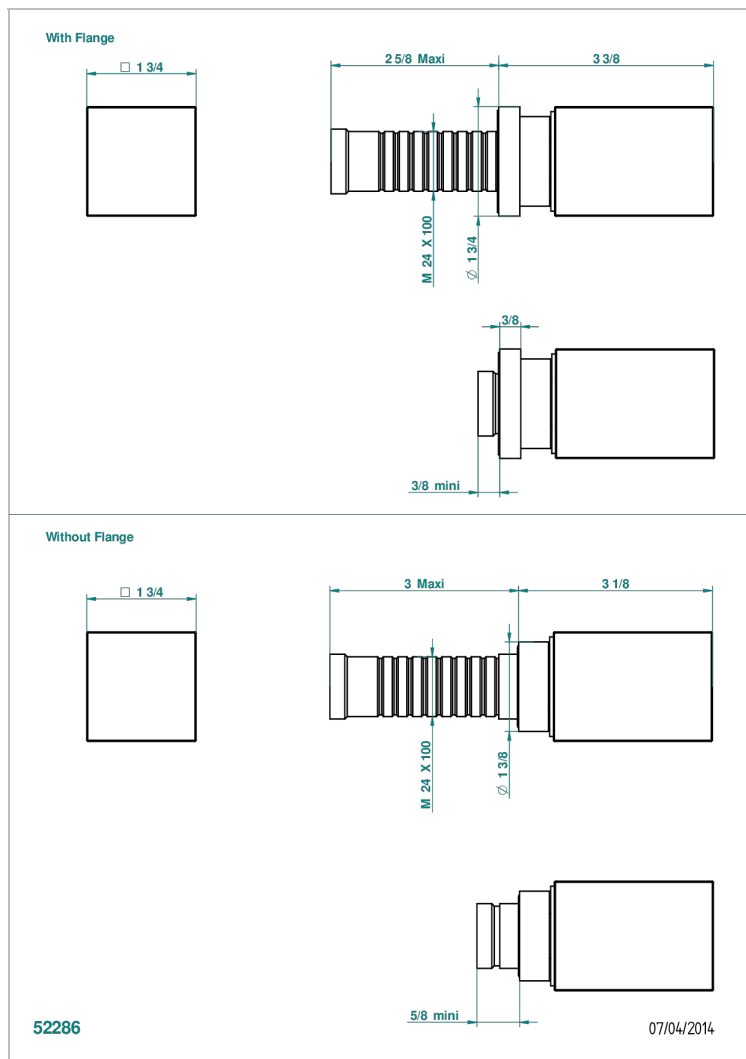

## CHARACTERISTIC

- Beyond Crystal - champagne crystal
- Wall volume control 30 & 32 trim

## RELATED SKU'S

- Ref. G00-32CUSA 3/4" Volume control wall valve with ceramic cartridge
- Ref. G00-32HUSA 3/4" Volume control wall valve with ceramic cartridge counterclockwise
- Ref. G00-30CUSA 1/2" volume control wall valve with ceramic cartridge
- Ref. G00-30HUSA 1/2" Volume control wall valve with ceramic cartridge counterclockwise