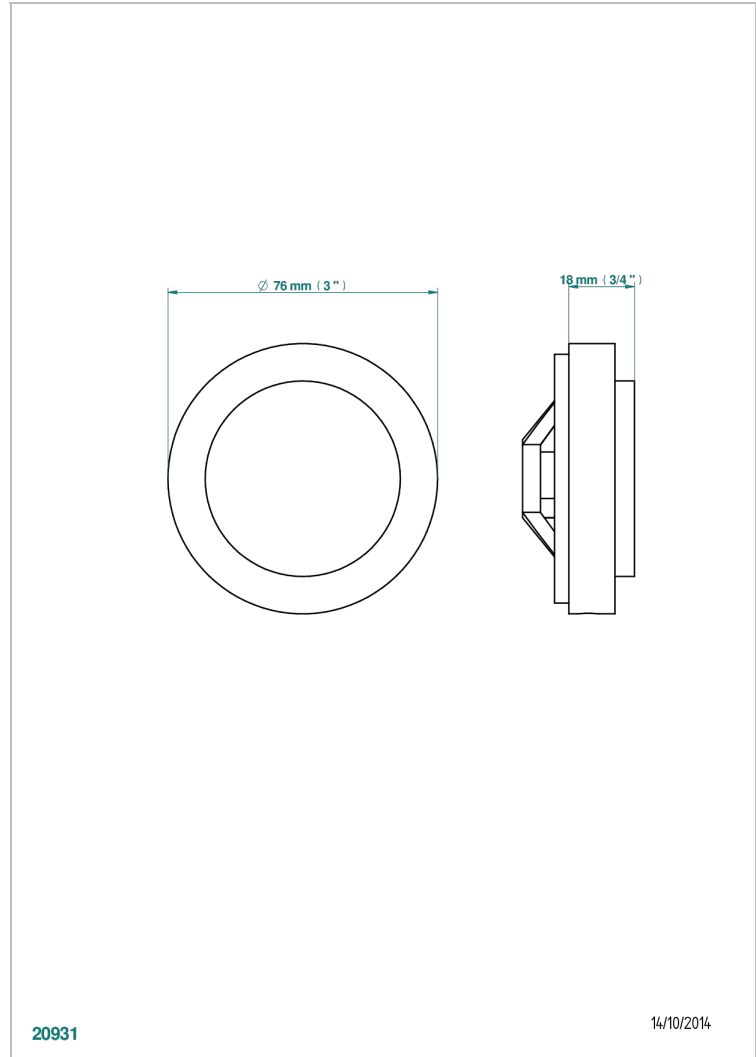

BEYOND CRYSTAL - CHAMPAGNE CRYSTAL

U6J-301GEBUS

Control knob for Geberit waste overflow

THG[®]
PARIS

CHARACTERISTIC

- Beyond Crystal - champagne crystal
- Control knob for Geberit waste overflow

AVAILABLE FINITIONS