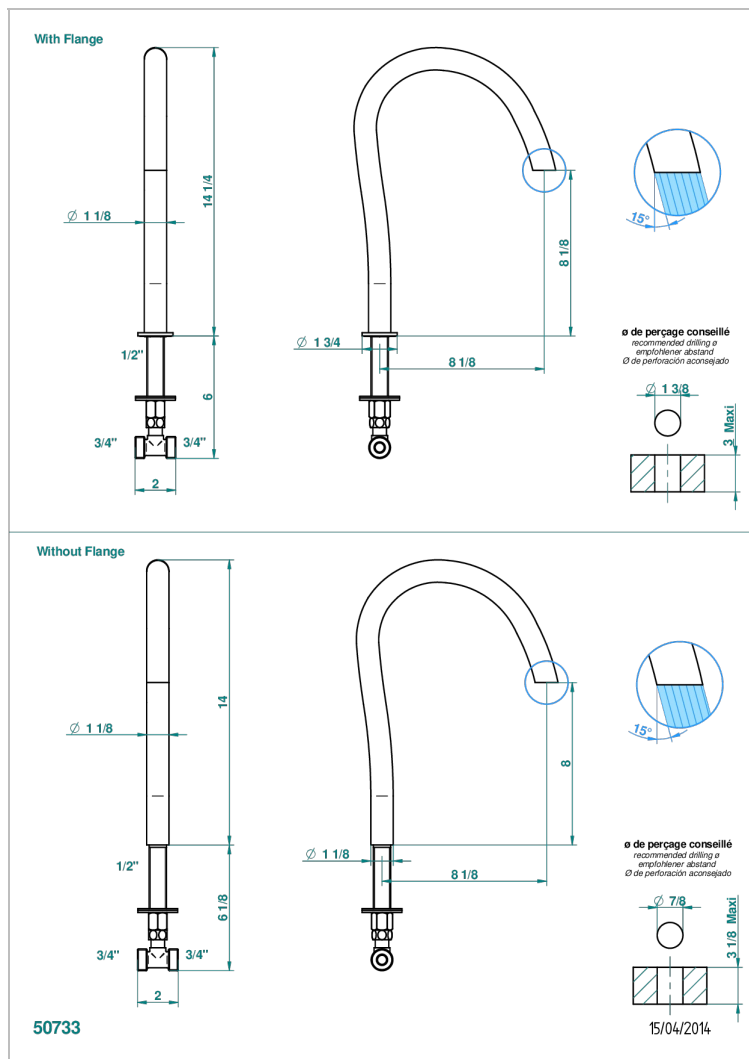

BEYOND CRYSTAL - CHAMPAGNE CRYSTAL

U6J-29SG

Bathtub spout

CHARACTERISTIC

- Beyond Crystal - champagne crystal
- Bathtub spout

AVAILABLE FINITIONS

Black nickel - D24

Blush PVD - H62