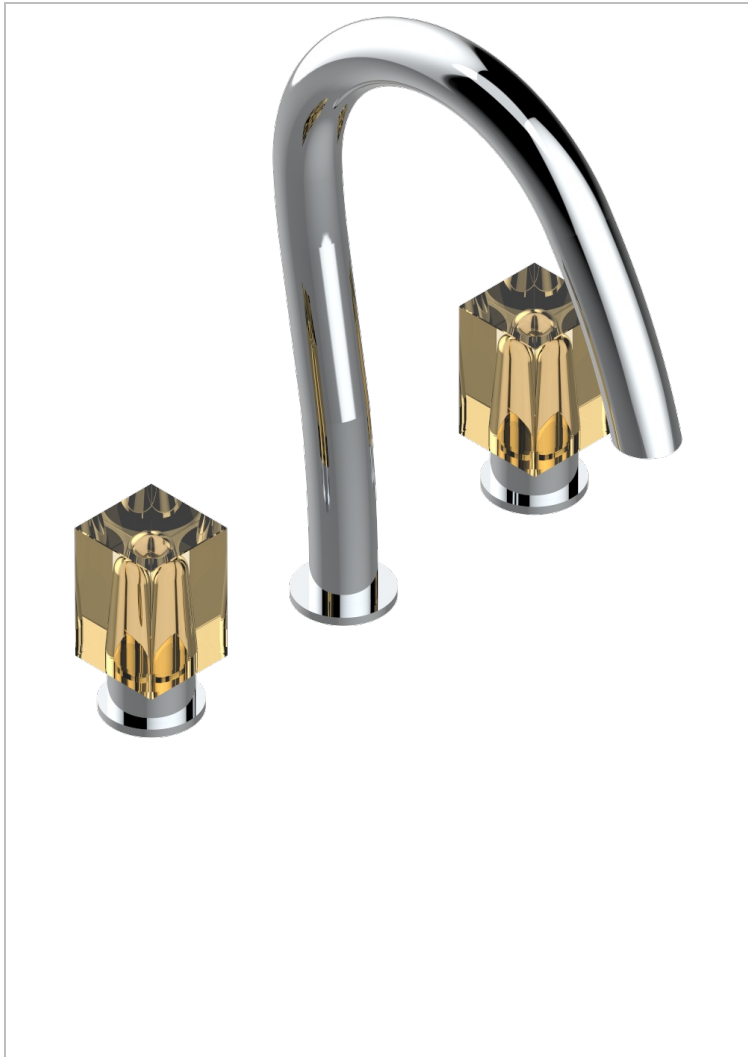

BEYOND CRYSTAL - CHAMPAGNE CRYSTAL

U6J-151/US

Widespread lavatory set with drain

CHARACTERISTIC

- Beyond Crystal - champagne crystal
- Widespread lavatory set with drain

TECHNICAL SPECS

- Recommandé : 3 bars (max. 5 bars) - Advised : 43,5 psi (max. 72 psi)
- 5,7 l/min à 3 bars (1.5 gpm at 43.5 psi)
- 1.2 gpm on demand in accordance with California's rules

AVAILABLE FINITIONS

Black nickel - D24

Blush PVD - H62

Brass color PVD - H49

Brown bronze color PVD - F33

Chrome polished - A02

Chrome polished / gold polished - G02

Gold color PVD - H52