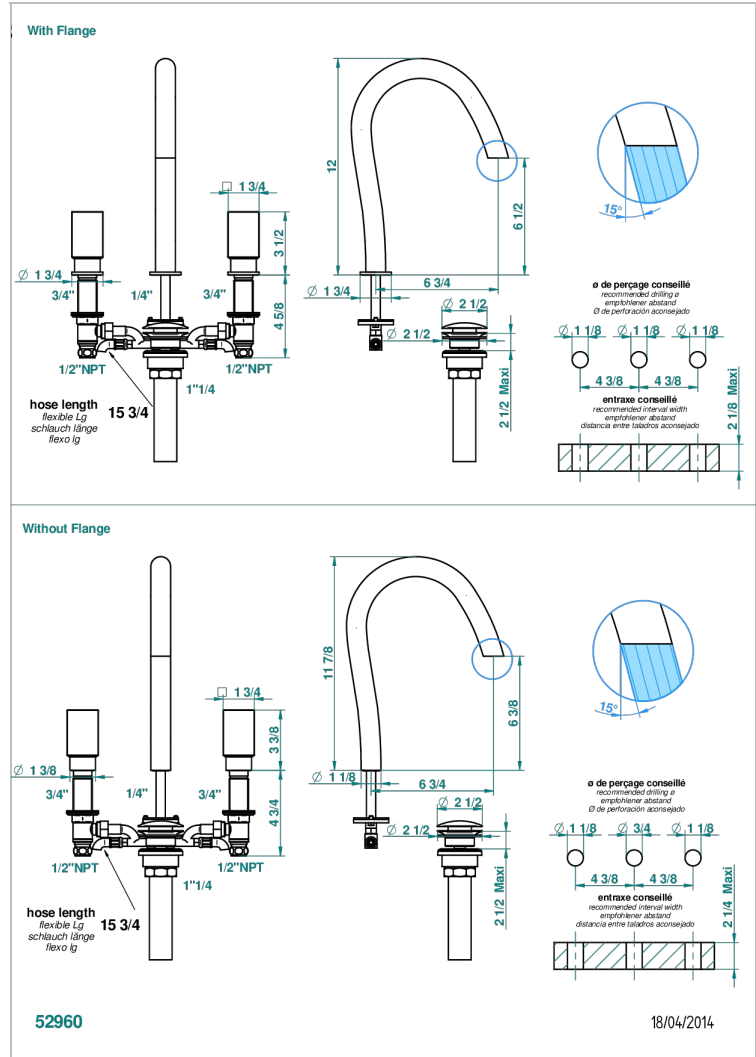

BEYOND CRYSTAL - CHAMPAGNE CRYSTAL

U6J-151/US

Widespread lavatory set with drain

CHARACTERISTIC

- Beyond Crystal - champagne crystal
- Widespread lavatory set with drain

TECHNICAL SPECS

- Recommandé : 3 bars (max. 5 bars) - Advised : 43,5 psi (max. 72 psi)
- 5,7 l/min à 3 bars (1.5 gpm at 43.5 psi)
- 1.2 gpm on demand in accordance with California's rules