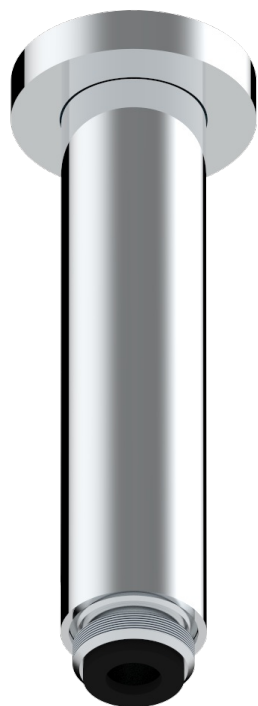

BEYOND CRYSTAL - RED CRYSTAL

U6H-82V/US

Vertical shower arm ceiling mounted 1/2" connection

THG[®]
PARIS

52156

11/04/2014

CHARACTERISTIC

- Beyond Crystal - red crystal
- Vertical shower arm ceiling mounted 1/2" connection

AVAILABLE FINITIONS

Black nickel - D24

Blush PVD - H62

Brass color PVD - H49

Brown bronze color PVD - F33

Chrome polished - A02

Chrome polished / gold polished - G02

Gold color PVD - H52

Gold mat - F07

Gold polished - F01

Gold satiney - F03

Graphite PVD - H64

Matt Umber PVD - H67

Matt blush PVD - H60

Matt brass color PVD - H50

Matt brown bronze color PVD - F34

Matt chrome (American satin) - C02

Matt gold color PVD - H53

Matt graphite PVD - H65

Matt nickel color PVD - H56

Nickel antique / Sovereign - H28

Nickel color PVD - H55

Rose Gold - F27

Satin chrome - C03