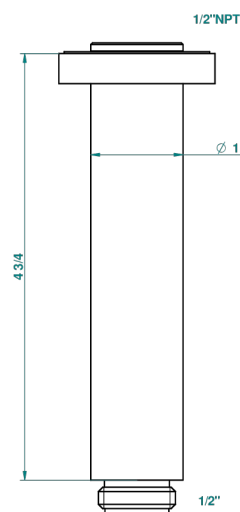

BEYOND CRYSTAL - RED CRYSTAL

U6H-82V/US

Vertical shower arm ceiling mounted 1/2" connection

THG[®]
PARIS

52156

11/04/2014

CHARACTERISTIC

- Beyond Crystal - red crystal
- Vertical shower arm ceiling mounted 1/2" connection