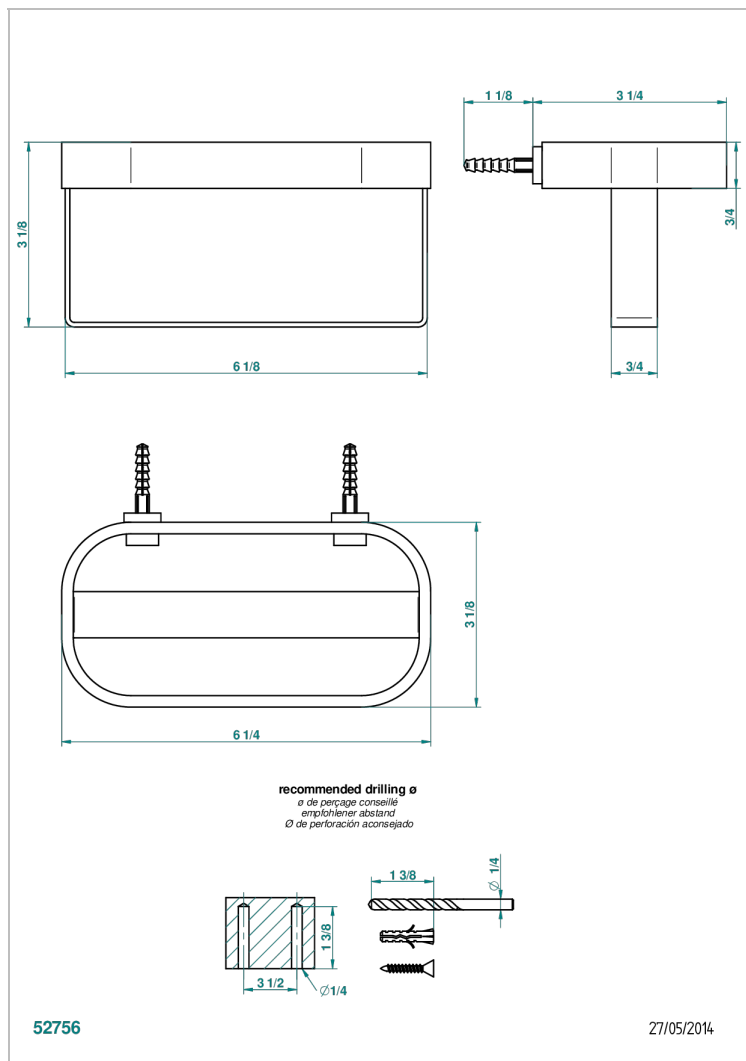

BEYOND CRYSTAL - RED CRYSTAL

U6H-610

Wall mounted holding rack for shower gel and shampoo dispensers

CHARACTERISTIC

- Beyond Crystal - red crystal
- Wall mounted holding rack for shower gel and shampoo dispensers