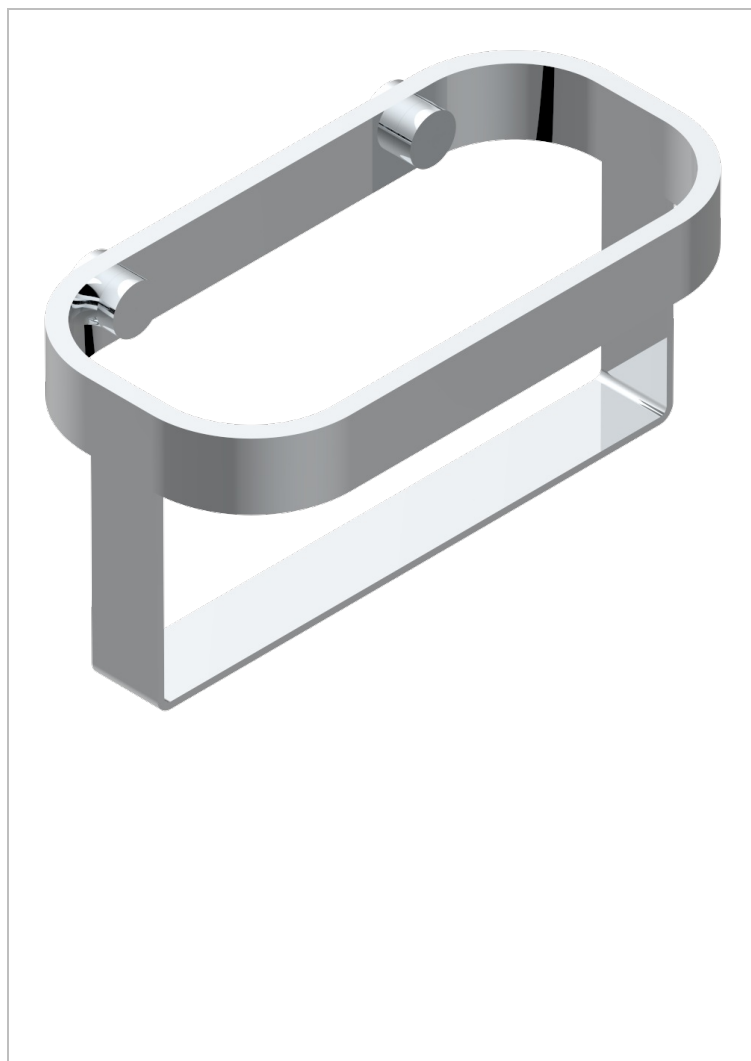

BEYOND CRYSTAL - RED CRYSTAL

U6H-610

Wall mounted holding rack for shower gel and shampoo dispensers

CHARACTERISTIC

- Beyond Crystal - red crystal
- Wall mounted holding rack for shower gel and shampoo dispensers

AVAILABLE FINITIONS

Black nickel - D24

Blush PVD - H62

Brass color PVD - H49

Brown bronze color PVD - F33

Chrome polished - A02

Chrome polished / gold polished - G02

Gold color PVD - H52