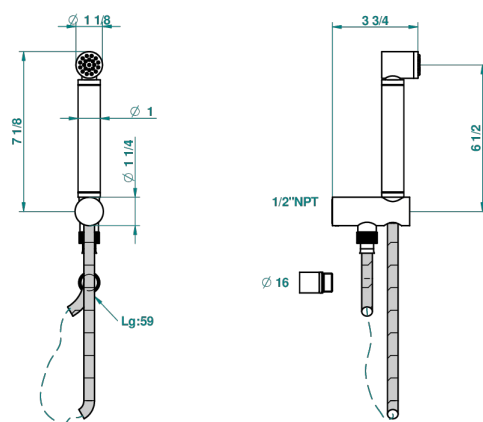

BEYOND CRYSTAL - RED CRYSTAL

U6H-54PM/US

THG[®]
PARIS

Wall mounted handshower with integrated fixed hook small size

With Flange

Without Flange

53851

26/06/2014

CHARACTERISTIC

- Beyond Crystal - red crystal
- Wall mounted handshower with integrated fixed hook small size

TECHNICAL SPECS

- Recommandé : 3 bars (max. 5 bars) - Advised : 43,5 psi (max. 72 psi)
- 9,5 l/min à 3 bars (2.5 gpm at 43.5 psi)