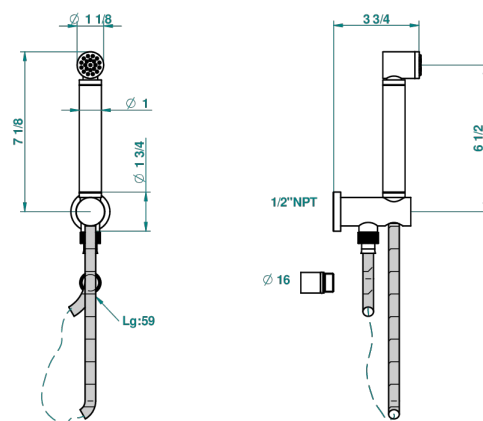

BEYOND CRYSTAL - RED CRYSTAL

U6H-54PM/US

THG[®]
PARIS

Wall mounted handshower with integrated fixed hook small size

With Flange

Without Flange

53851

26/06/2014

CHARACTERISTIC

- Beyond Crystal - red crystal
- Wall mounted handshower with integrated fixed hook small size

TECHNICAL SPECS

- Recommandé : 3 bars (max. 5 bars) - Advised : 43,5 psi (max. 72 psi)
- 9,5 l/min à 3 bars (2.5 gpm at 43.5 psi)