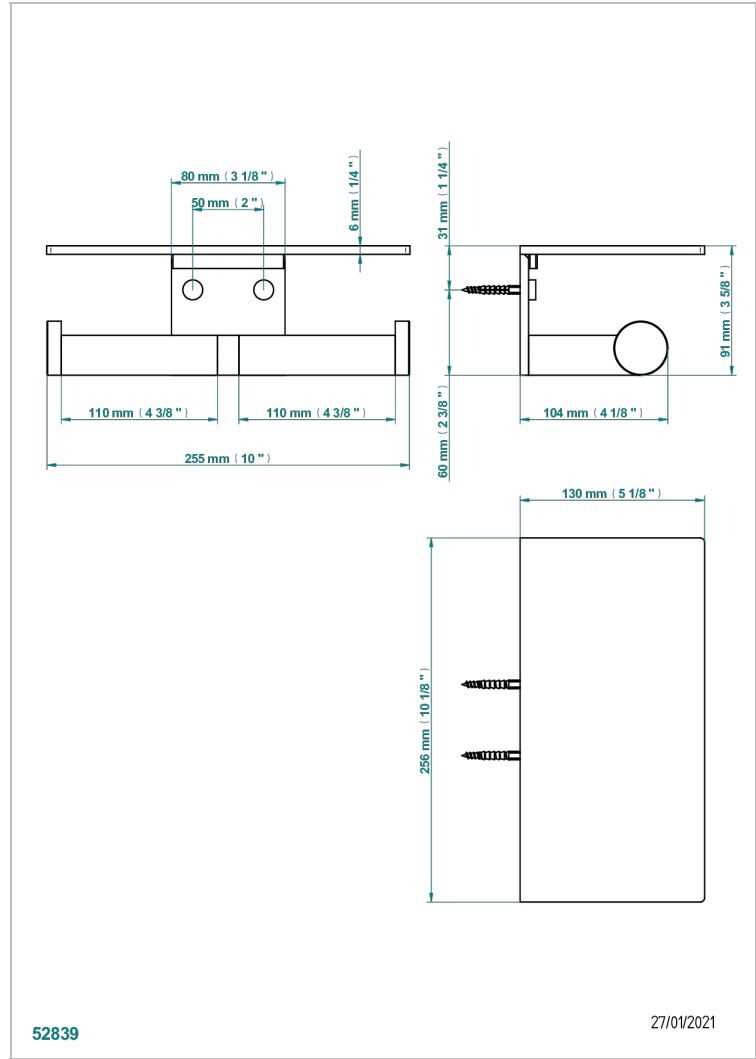

BEYOND CRYSTAL - RED CRYSTAL

U6H-540D

Double paper roll holder with cover

52839

27/01/2021

CHARACTERISTIC

- Beyond Crystal - red crystal
- Double paper roll holder with cover

AVAILABLE FINITIONS