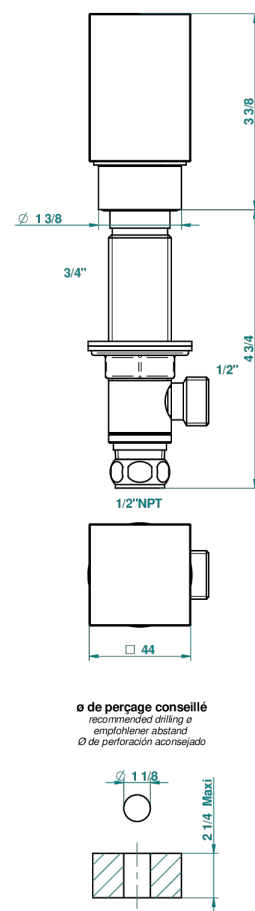

# BEYOND CRYSTAL - RED CRYSTAL

U6H-35/US

1/2" deck valve with trim for lavatory

With Flange

52820

Without Flange

14/04/2014

## CHARACTERISTIC

- Beyond Crystal - red crystal
- 1/2" deck valve with trim for lavatory

## AVAILABLE FINITIONS

Black nickel - D24

Blush PVD - H62

Brass color PVD - H49

Brown bronze color PVD - F33

Chrome polished - A02

Chrome polished / gold polished - G02

Gold color PVD - H52