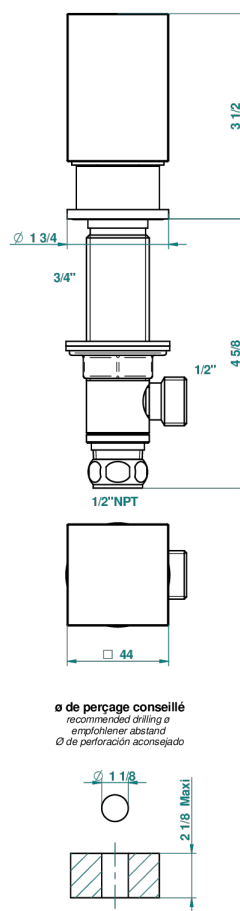

# BEYOND CRYSTAL - RED CRYSTAL

U6H-35/US

1/2" deck valve with trim for lavatory

With Flange

52820

Without Flange

14/04/2014

## CHARACTERISTIC

- Beyond Crystal - red crystal
- 1/2" deck valve with trim for lavatory