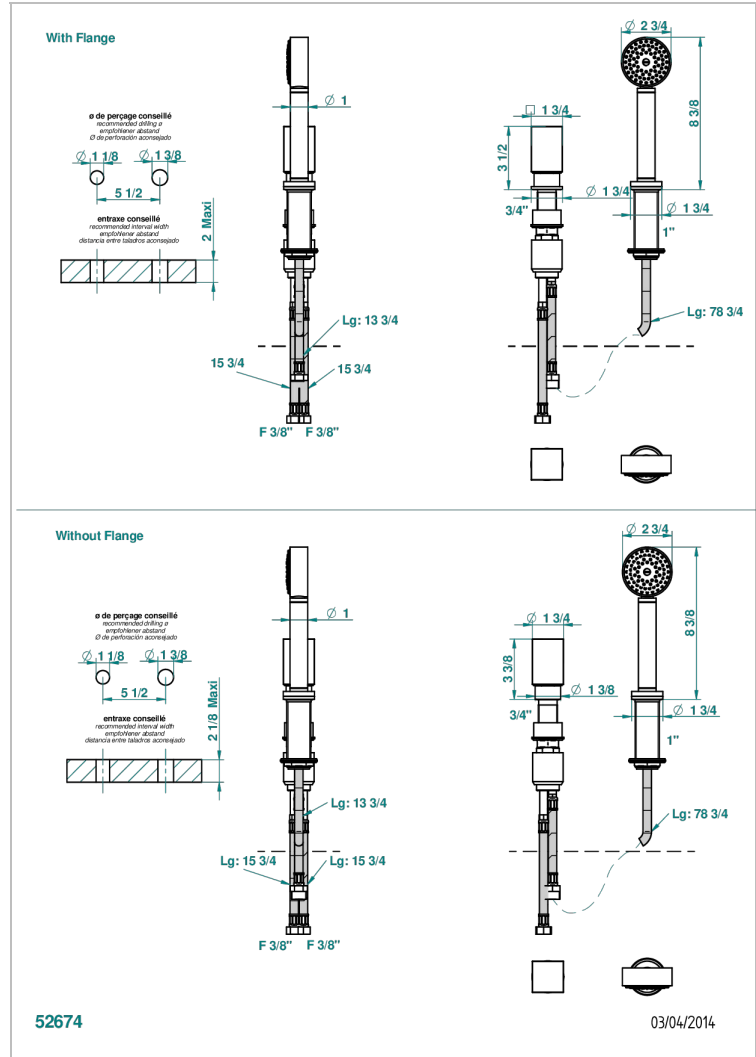

BEYOND CRYSTAL - AQUA CRYSTAL

U6G-6532/60A

Deck mounted mixer with handshower, progressive cartridge

CHARACTERISTIC

- Beyond Crystal - aqua crystal
- Deck mounted mixer with handshower, progressive cartridge

TECHNICAL SPECS

- Recommandé : 3 bars (max. 5 bars) - Advised : 43,5 psi (max. 72 psi)
- 9,5 l/min à 3 bars (2.5 gpm at 43.5 psi)

AVAILABLE FINITIONS

Black nickel - D24

Blush PVD - H62

Brass color PVD - H49