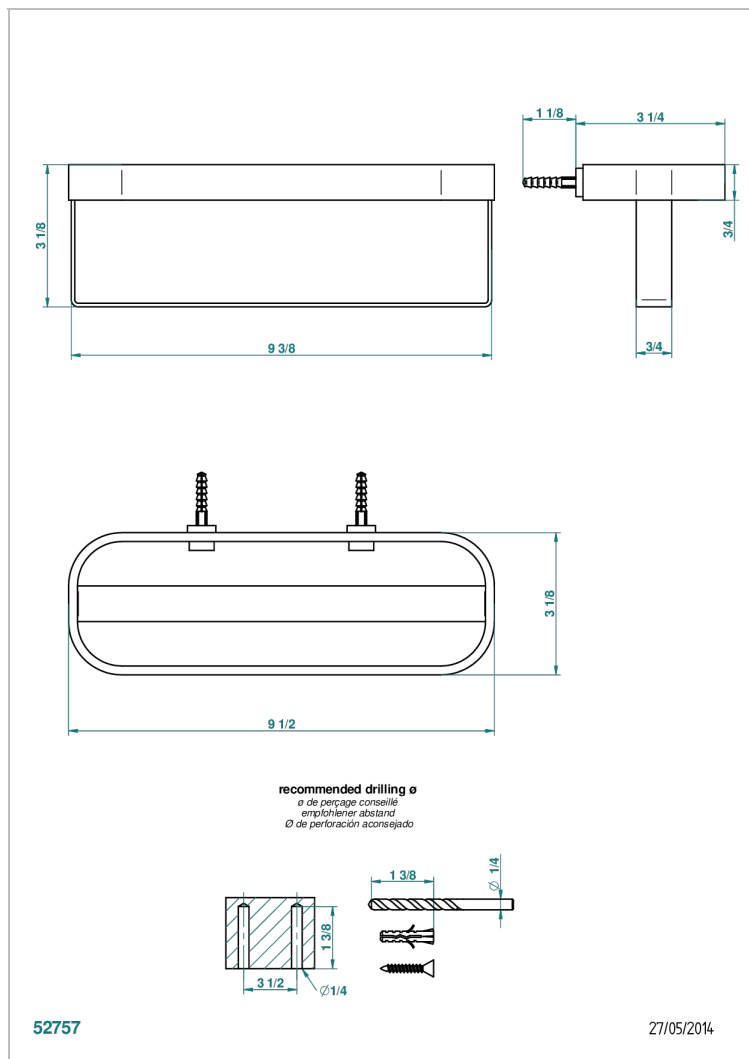

# BEYOND CRYSTAL - AQUA CRYSTAL

U6G-611

Wall mounted holding rack for shower gel and shampoo dispensers, big size

## CHARACTERISTIC

- Beyond Crystal - aqua crystal
- Wall mounted holding rack for shower gel and shampoo dispensers, big size