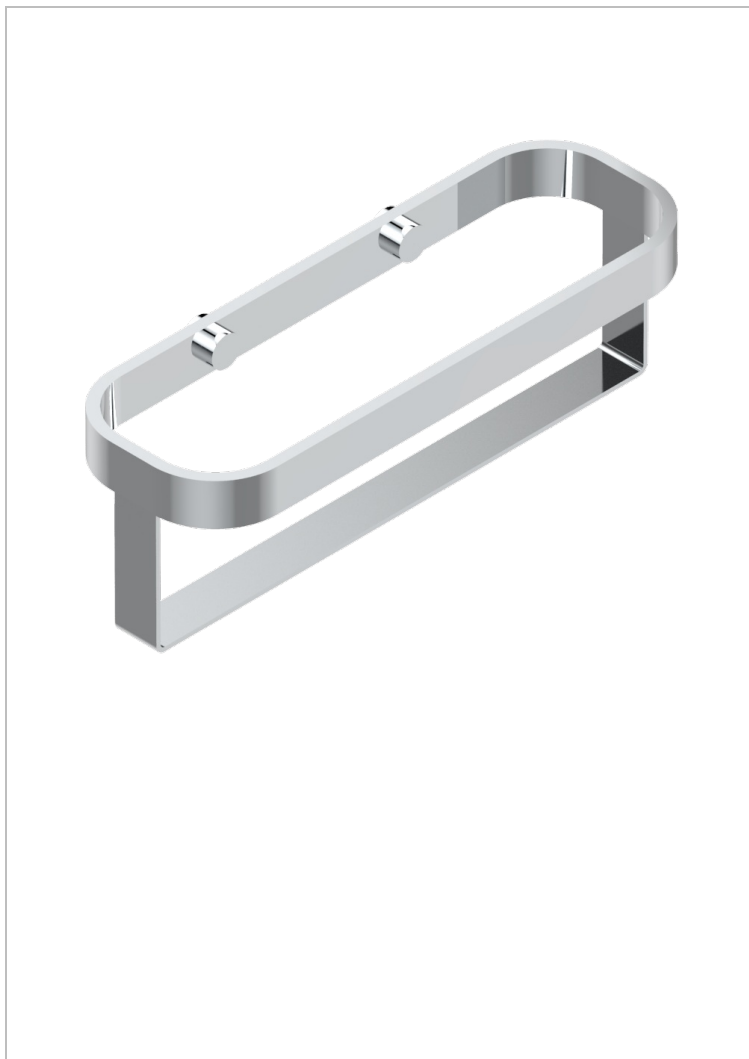

# BEYOND CRYSTAL - AQUA CRYSTAL

U6G-611

Wall mounted holding rack for shower gel and shampoo dispensers, big size

## CHARACTERISTIC

- Beyond Crystal - aqua crystal
- Wall mounted holding rack for shower gel and shampoo dispensers, big size