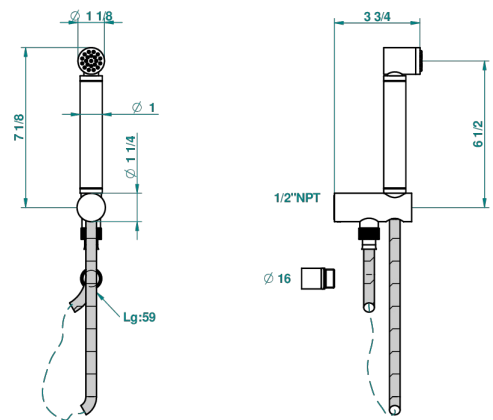

BEYOND CRYSTAL - AQUA CRYSTAL

U6G-54PM/US

THG[®]
PARIS

Wall mounted handshower with integrated fixed hook small size

With Flange

Without Flange

53851

26/06/2014

CHARACTERISTIC

- Beyond Crystal - aqua crystal
- Wall mounted handshower with integrated fixed hook small size

TECHNICAL SPECS

- Recommandé : 3 bars (max. 5 bars) - Advised : 43,5 psi (max. 72 psi)
- 9,5 l/min à 3 bars (2.5 gpm at 43.5 psi)