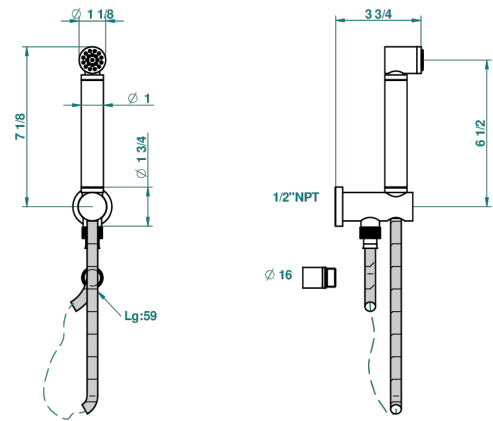

BEYOND CRYSTAL - AQUA CRYSTAL

U6G-54PM/US

THG[®]
PARIS

Wall mounted handshower with integrated fixed hook small size

With Flange

Without Flange

53851

26/06/2014

CHARACTERISTIC

- Beyond Crystal - aqua crystal
- Wall mounted handshower with integrated fixed hook small size

TECHNICAL SPECS

- Recommandé : 3 bars (max. 5 bars) - Advised : 43,5 psi (max. 72 psi)
- 9,5 l/min à 3 bars (2.5 gpm at 43.5 psi)