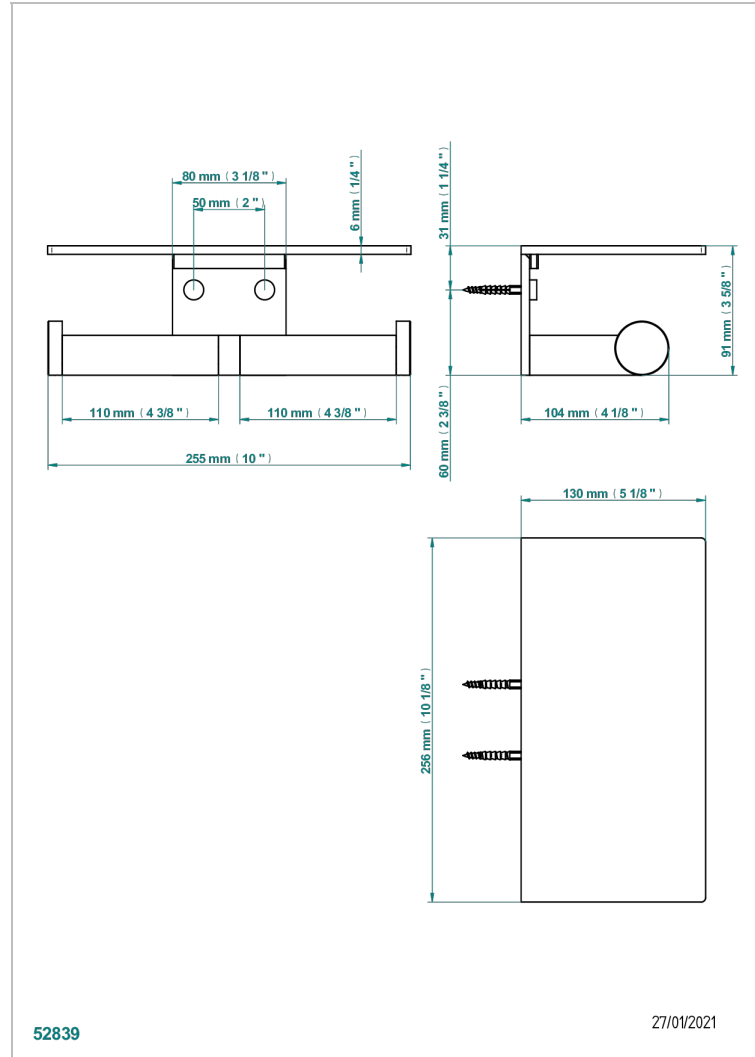

BEYOND CRYSTAL - AQUA CRYSTAL

U6G-540D

Double paper roll holder with cover

52839

27/01/2021

CHARACTERISTIC

- Beyond Crystal - aqua crystal
- Double paper roll holder with cover

AVAILABLE FINITIONS