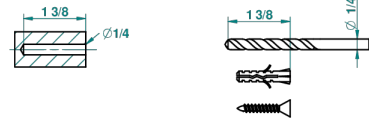

BEYOND CRYSTAL - AQUA CRYSTAL

U6G-504N

Towel ring

THG®
PARIS

53402

27/05/2014

CHARACTERISTIC

- Beyond Crystal - aqua crystal
- Towel ring

AVAILABLE FINITIONS

Black nickel - D24
Blush PVD - H62
Brass color PVD - H49
Brown bronze color PVD - F33
Chrome polished - A02
Chrome polished / gold polished - G02

Gold color PVD - H52
Gold mat - F07
Gold polished - F01
Gold satiney - F03
Graphite PVD - H64
Matt Umber PVD - H67

Matt blush PVD - H60
Matt brass color PVD - H50
Matt brown bronze color PVD - F34
Matt chrome (American satin) - C02
Matt gold color PVD - H53
Matt graphite PVD - H65

Matt nickel color PVD - H56
Nickel antique / Sovereign - H28
Nickel color PVD - H55
Rose Gold - F27
Satin chrome - C03
Silver rhodium - F18

Soft gold - F30
Soft matt gold - F31
Umber PVD - H66