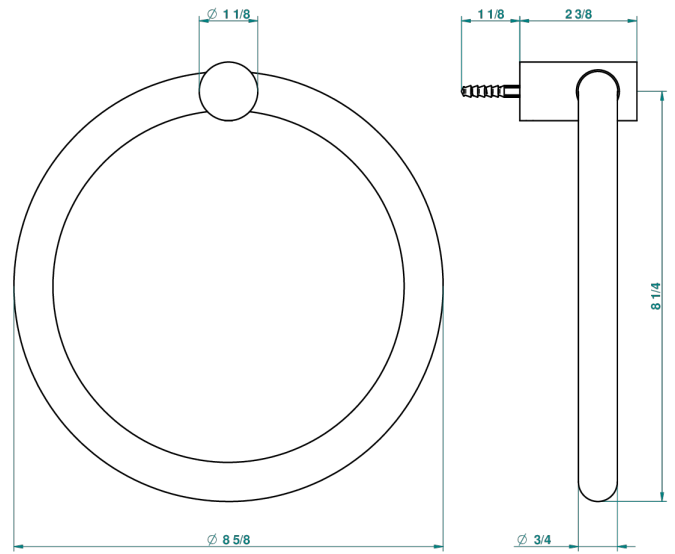

BEYOND CRYSTAL - AQUA CRYSTAL

U6G-504N

Towel ring

THG®
PARIS

53402

27/05/2014

CHARACTERISTIC

- Beyond Crystal - aqua crystal
- Towel ring

AVAILABLE FINITIONS

Black nickel - D24
Blush PVD - H62
Brass color PVD - H49
Brown bronze color PVD - F33
Chrome polished - A02
Chrome polished / gold polished - G02

Gold color PVD - H52
Gold mat - F07
Gold polished - F01
Gold satiney - F03
Graphite PVD - H64
Matt Umber PVD - H67

Matt blush PVD - H60
Matt brass color PVD - H50
Matt brown bronze color PVD - F34
Matt chrome (American satin) - C02
Matt gold color PVD - H53
Matt graphite PVD - H65

Matt nickel color PVD - H56
Nickel antique / Sovereign - H28
Nickel color PVD - H55
Rose Gold - F27
Satin chrome - C03
Silver rhodium - F18

Soft gold - F30
Soft matt gold - F31
Umber PVD - H66