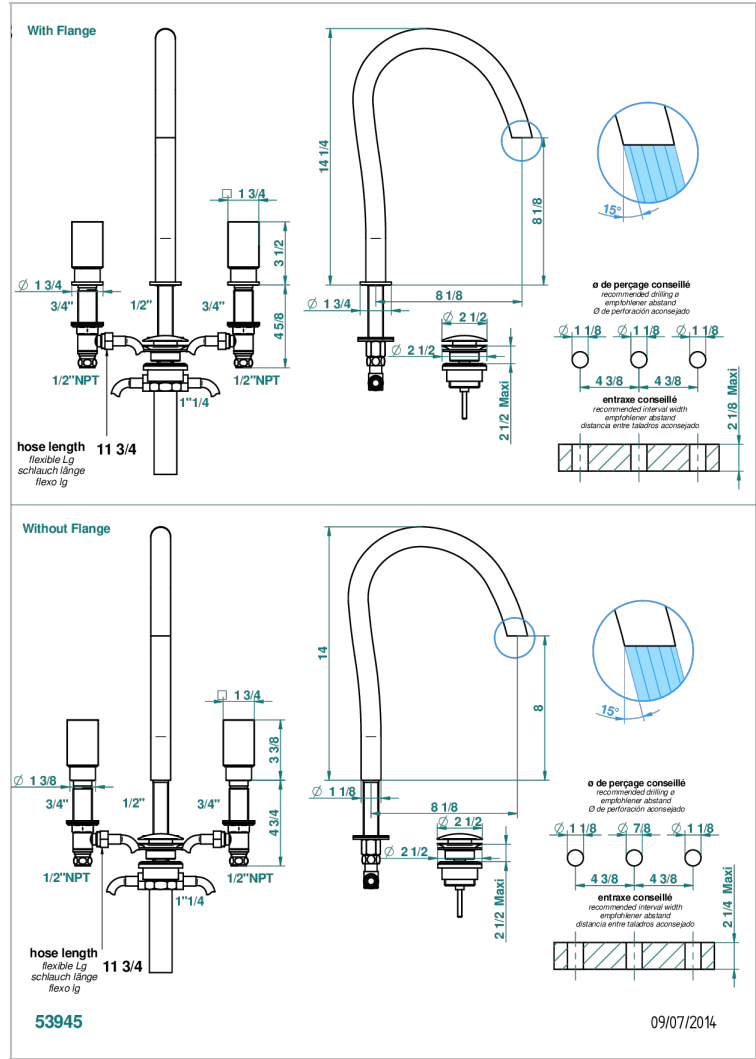

BEYOND CRYSTAL - AQUA CRYSTAL

U6G-152/US

Widespread lavatory set, high spout, with drain

CHARACTERISTIC

- Beyond Crystal - aqua crystal
- Widespread lavatory set, high spout, with drain

TECHNICAL SPECS

- Recommandé : 3 bars (max. 5 bars) - Advised : 43,5 psi (max. 72 psi)
- 5,7 l/min à 3 bars (1.5 gpm at 43.5 psi)
- 1.2 gpm on demand in accordance with California's rules