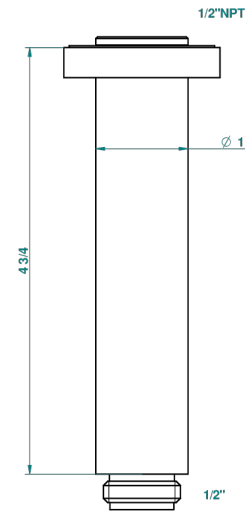

BEYOND CRYSTAL - CLEAR CRYSTAL

U6F-82V/US

Vertical shower arm ceiling mounted 1/2" connection

52156

11/04/2014

CHARACTERISTIC

- Beyond Crystal - clear crystal
- Vertical shower arm ceiling mounted 1/2" connection