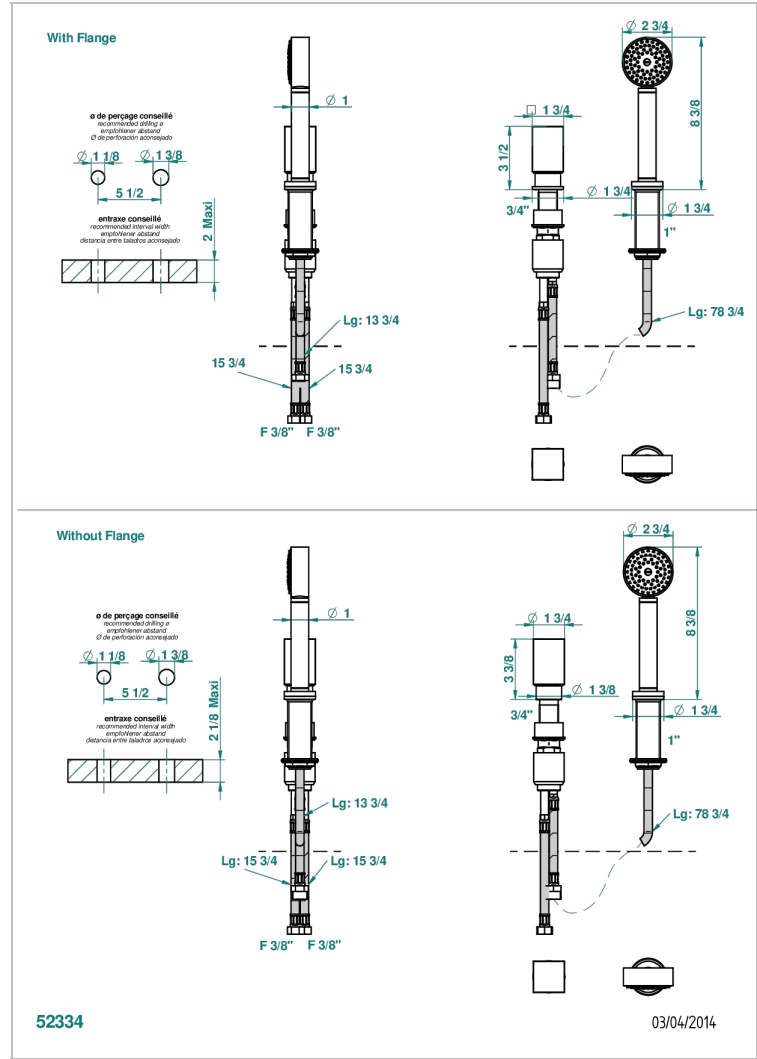

BEYOND CRYSTAL - CLEAR CRYSTAL

U6F-6532/60A

Deck mounted mixer with handshower, progressive cartridge

THG[®]
PARIS

CHARACTERISTIC

- Beyond Crystal - clear crystal
- Deck mounted mixer with handshower, progressive cartridge

TECHNICAL SPECS

- Recommandé : 3 bars (max. 5 bars) - Advised : 43,5 psi (max. 72 psi)
- 9,5 l/min à 3 bars (2.5 gpm at 43.5 psi)

AVAILABLE FINITIONS

Black nickel - D24

Blush PVD - H62

Brass color PVD - H49