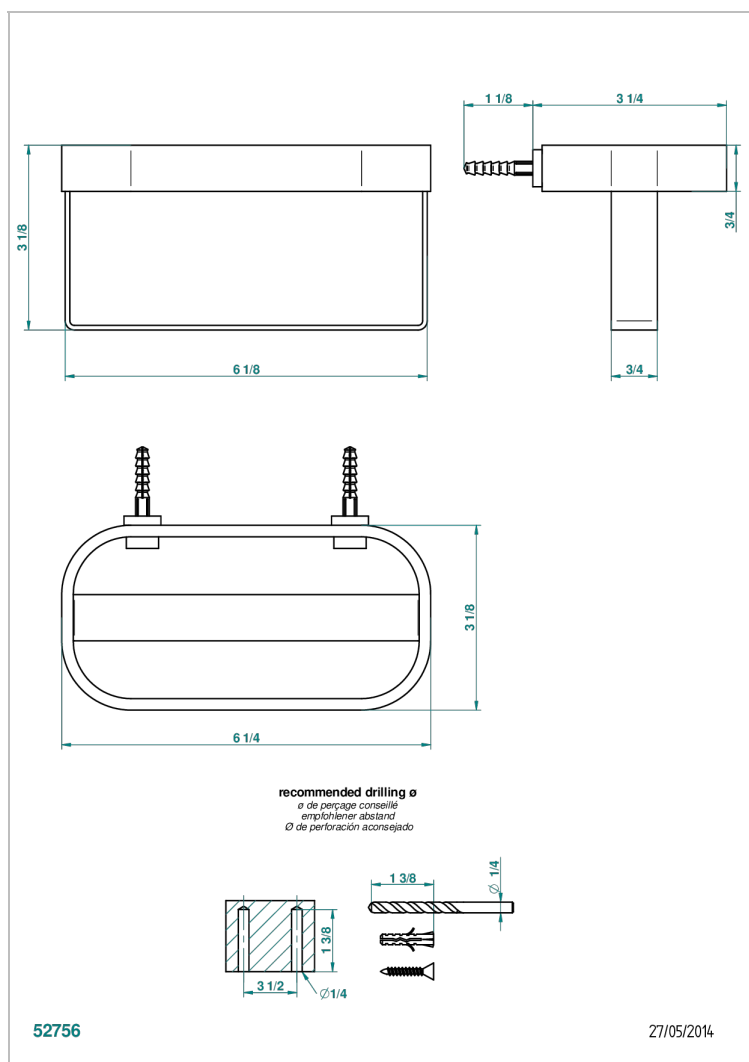

BEYOND CRYSTAL - CLEAR CRYSTAL

U6F-610

Wall mounted holding rack for shower gel and shampoo dispensers

THG[®]
PARIS

CHARACTERISTIC

- Beyond Crystal - clear crystal
- Wall mounted holding rack for shower gel and shampoo dispensers