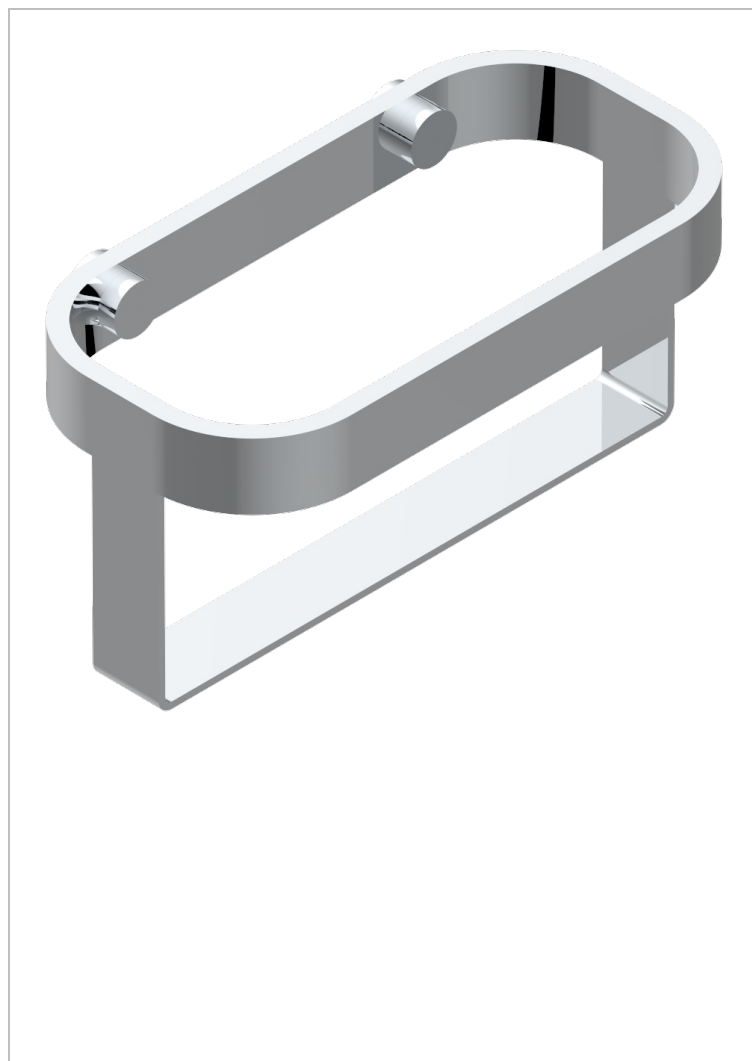

BEYOND CRYSTAL - CLEAR CRYSTAL

U6F-610

Wall mounted holding rack for shower gel and shampoo dispensers

THG[®]
PARIS

CHARACTERISTIC

- Beyond Crystal - clear crystal
- Wall mounted holding rack for shower gel and shampoo dispensers

AVAILABLE FINITIONS

Black nickel - D24

Blush PVD - H62

Brass color PVD - H49

Brown bronze color PVD - F33

Chrome polished - A02

Chrome polished / gold polished - G02

Gold color PVD - H52