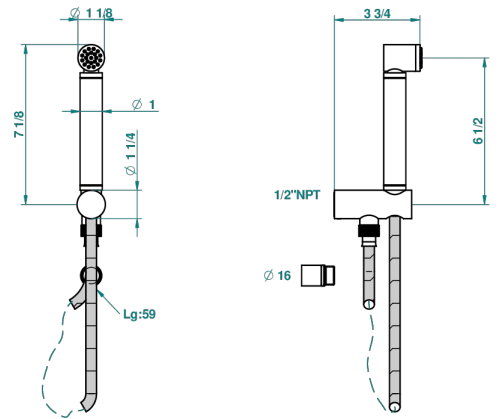

BEYOND CRYSTAL - CLEAR CRYSTAL

U6F-54PM/US

THG[®]
PARIS

Wall mounted handshower with integrated fixed hook small size

With Flange

Without Flange

53851

26/06/2014

CHARACTERISTIC

- Beyond Crystal - clear crystal
- Wall mounted handshower with integrated fixed hook small size

TECHNICAL SPECS

- Recommandé : 3 bars (max. 5 bars) - Advised : 43,5 psi (max. 72 psi)
- 9,5 l/min à 3 bars (2.5 gpm at 43.5 psi)