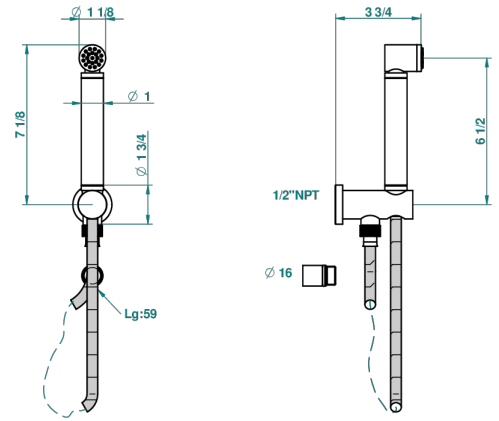

BEYOND CRYSTAL - CLEAR CRYSTAL

U6F-54PM/US

THG[®]
PARIS

Wall mounted handshower with integrated fixed hook small size

With Flange

Without Flange

53851

26/06/2014

CHARACTERISTIC

- Beyond Crystal - clear crystal
- Wall mounted handshower with integrated fixed hook small size

TECHNICAL SPECS

- Recommandé : 3 bars (max. 5 bars) - Advised : 43,5 psi (max. 72 psi)
- 9,5 l/min à 3 bars (2.5 gpm at 43.5 psi)