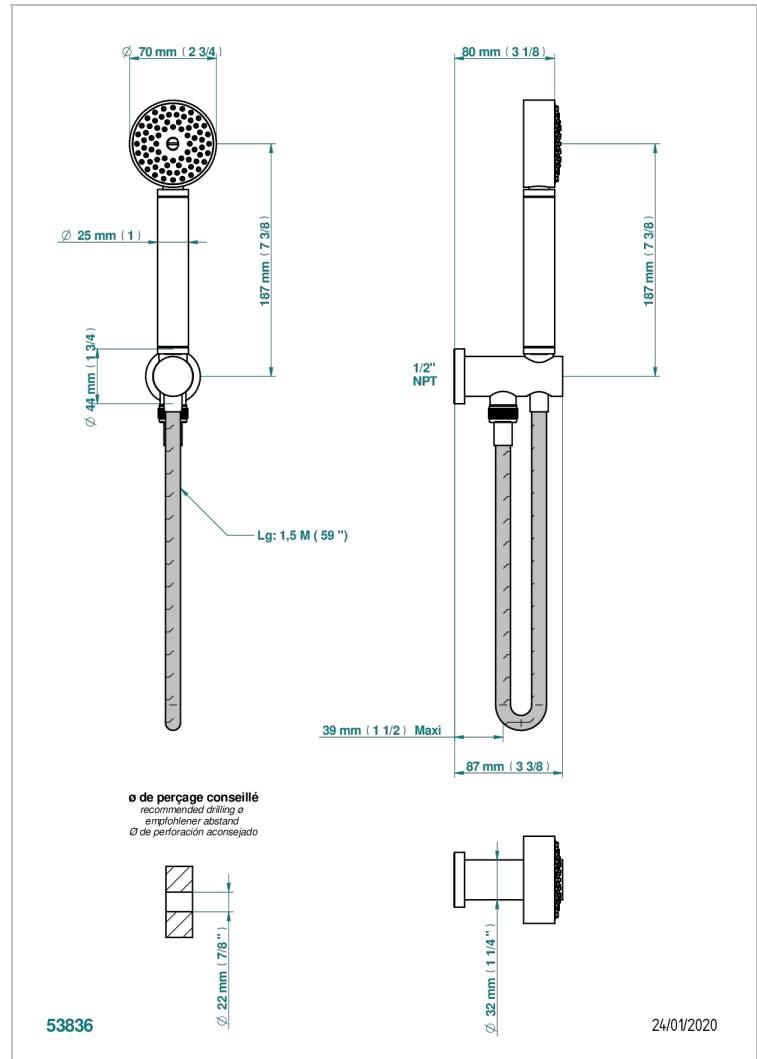

BEYOND CRYSTAL - CLEAR CRYSTAL

U6F-54/US

Wall mounted handshower with integrated fixed hook

CHARACTERISTIC

- Beyond Crystal - clear crystal
- Wall mounted handshower with integrated fixed hook

TECHNICAL SPECS

- Recommandé : 3 bars (max. 5 bars) - Advised : 43,5 psi (max. 72 psi)
- 9,5 l/min à 3 bars (2.5 gpm at 43.5 psi)

AVAILABLE FINITIONS

Black nickel - D24

Blush PVD - H62

Brass color PVD - H49

Brown bronze color PVD - F33

Nickel color PVD - H55

Rose Gold - F27

Satin chrome - C03

Silver rhodium - F18

Soft gold - F30

Soft matt gold - F31

Umber PVD - H66