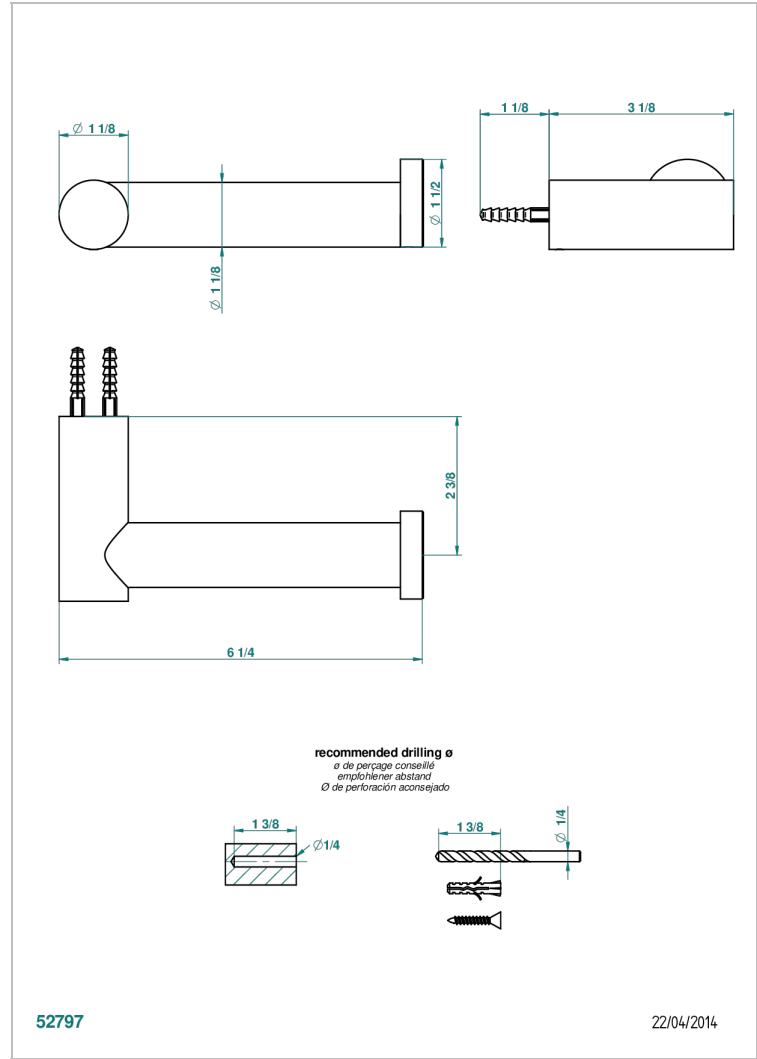

BEYOND CRYSTAL - CLEAR CRYSTAL

U6F-538A

Toilet paper holder, single mount without cover

THG[®]
PARIS

CHARACTERISTIC

- Beyond Crystal - clear crystal
- Toilet paper holder, single mount without cover

AVAILABLE FINITIONS