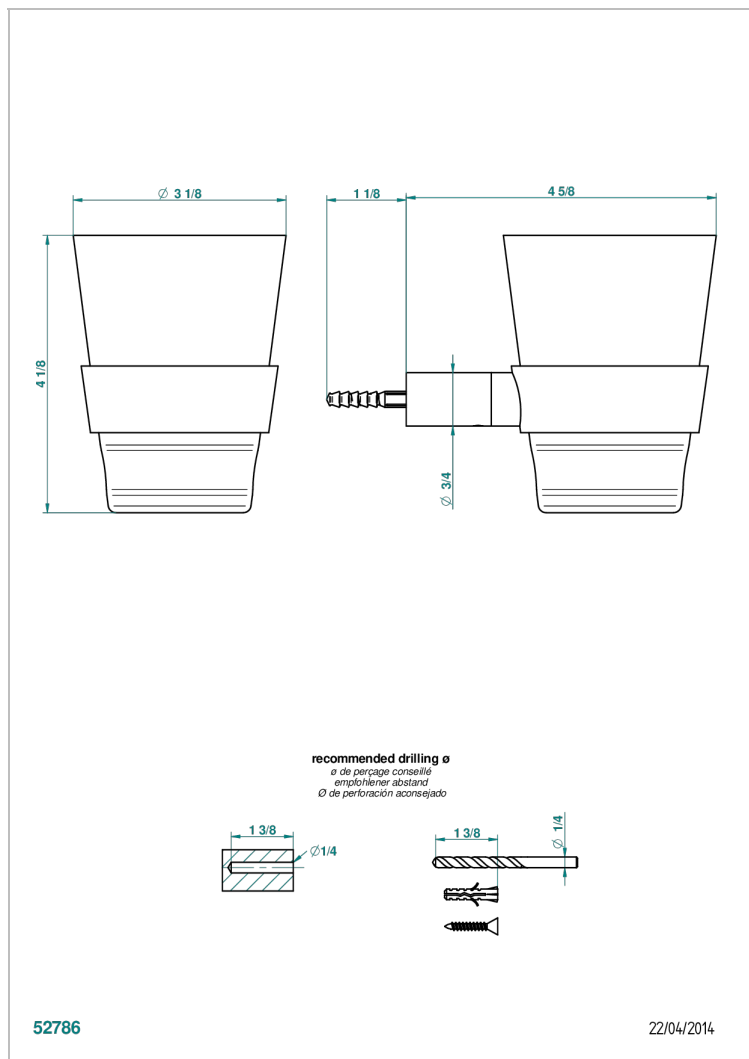

BEYOND CRYSTAL - CLEAR CRYSTAL

U6F-536C

wall mounted glass holder with BACCARAT crystal glass

THG[®]
PARIS

CHARACTERISTIC

- Beyond Crystal - clear crystal
- wall mounted glass holder with BACCARAT crystal glass