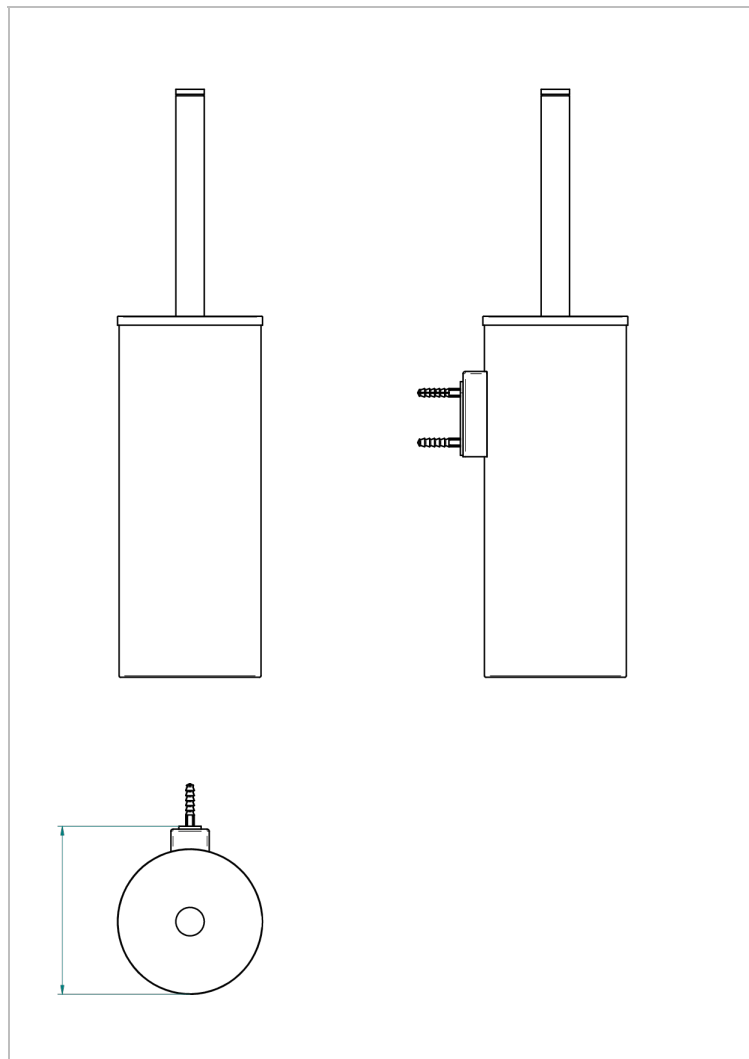

BEYOND CRYSTAL - CLEAR CRYSTAL

U6F-4720C

Metal toilet brush holder with brush with cover wall mounted

CHARACTERISTIC

- Beyond Crystal - clear crystal
- Metal toilet brush holder with brush with cover wall mounted