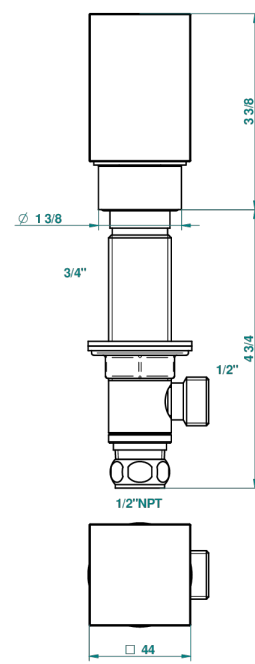

52812

Without Flange