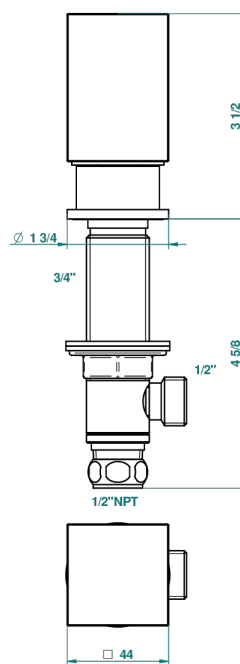

With Flange