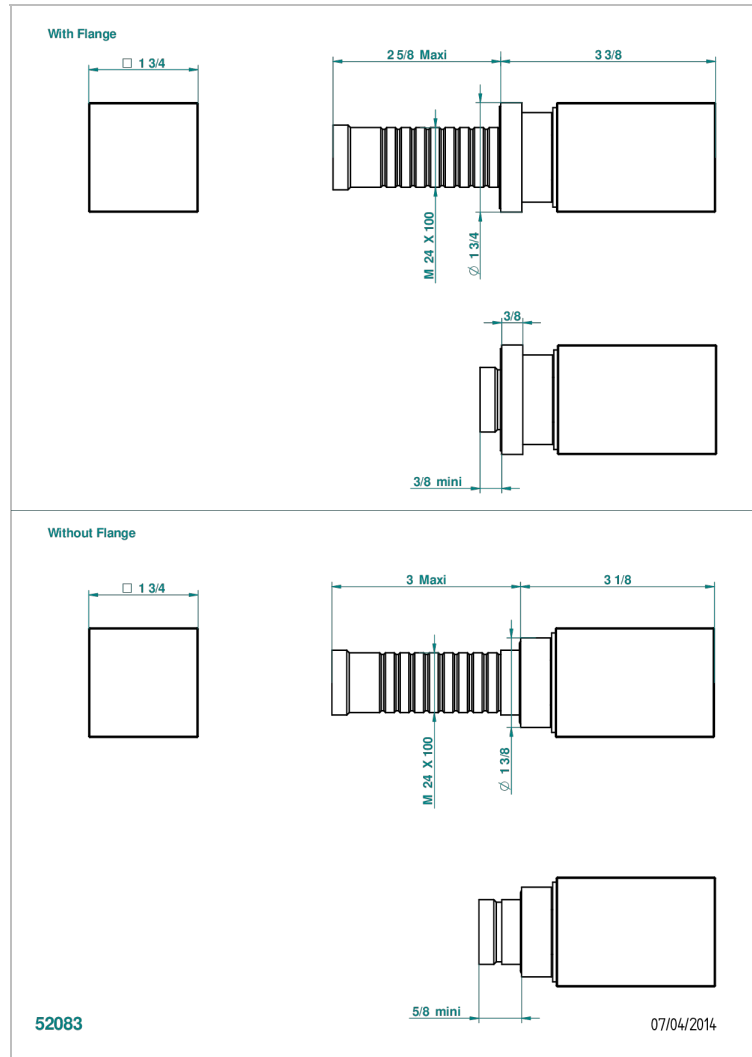

BEYOND CRYSTAL - CLEAR CRYSTAL

U6F-30B

Wall volume control 30 & 32 trim

CHARACTERISTIC

- Beyond Crystal - clear crystal
- Wall volume control 30 & 32 trim

RELATED SKU'S

- Ref. G00-32CUSA 3/4" Volume control wall valve with ceramic cartridge
- Ref. G00-32HUSA 3/4" Volume control wall valve with ceramic cartridge counterclockwise
- Ref. G00-30CUSA 1/2" volume control wall valve with ceramic cartridge
- Ref. G00-30HUSA 1/2" Volume control wall valve with ceramic cartridge counterclockwise