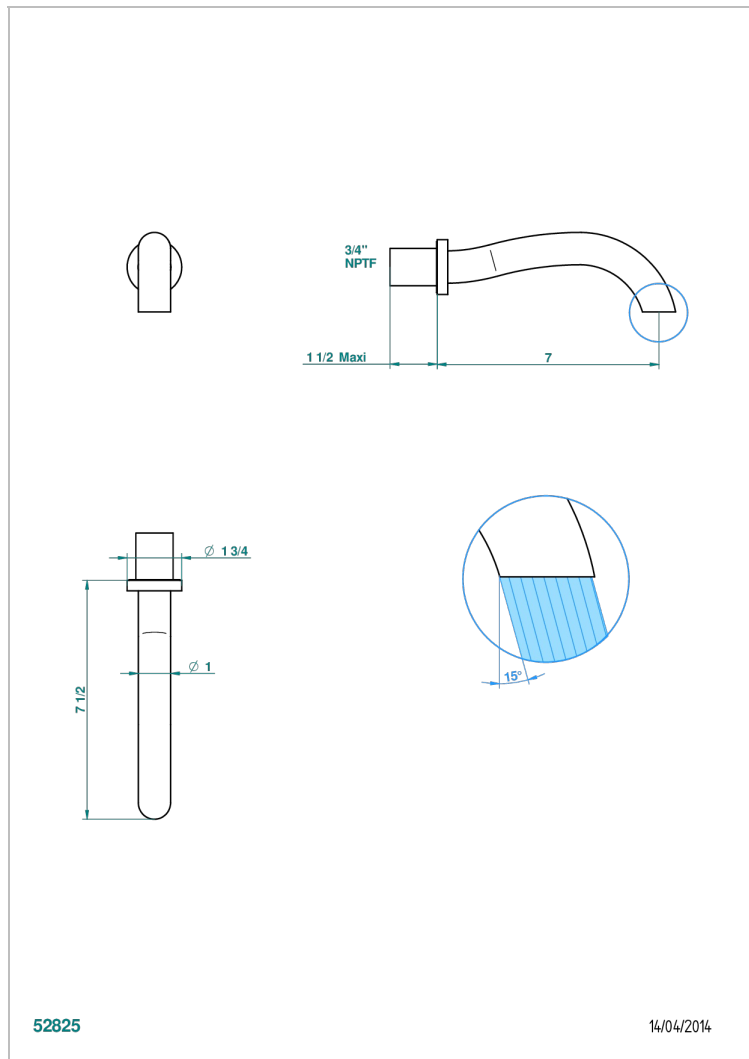

BEYOND CRYSTAL - CLEAR CRYSTAL

U6F-22G/US

Wall mounted tub spout

CHARACTERISTIC

- ASME : ASME A112.18.1-2011/CSA B125.1-11

STANDARDS

AVAILABLE FINITIONS

Black nickel - D24