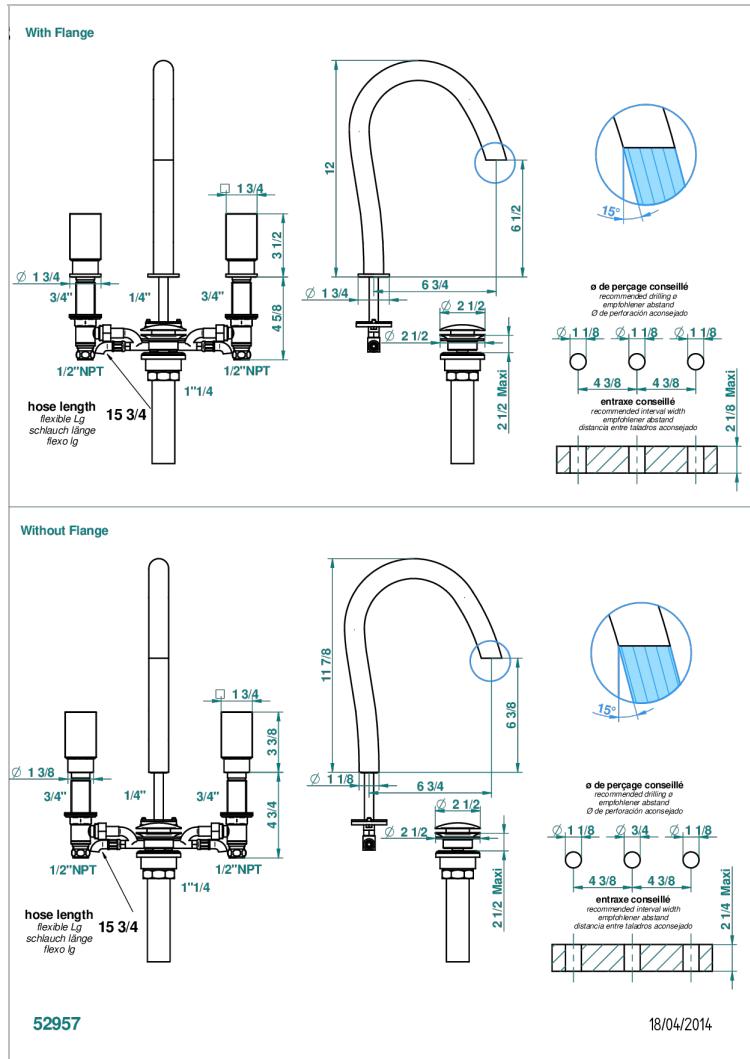

BEYOND CRYSTAL - CLEAR CRYSTAL

U6F-151/US

Widespread lavatory set with drain

CHARACTERISTIC

- Beyond Crystal - clear crystal
- Widespread lavatory set with drain

TECHNICAL SPECS

- Recommandé : 3 bars (max. 5 bars) - Advised : 43,5 psi (max. 72 psi)
- 5,7 l/min à 3 bars (1.5 gpm at 43.5 psi)
- 1.2 gpm on demand in accordance with California's rules