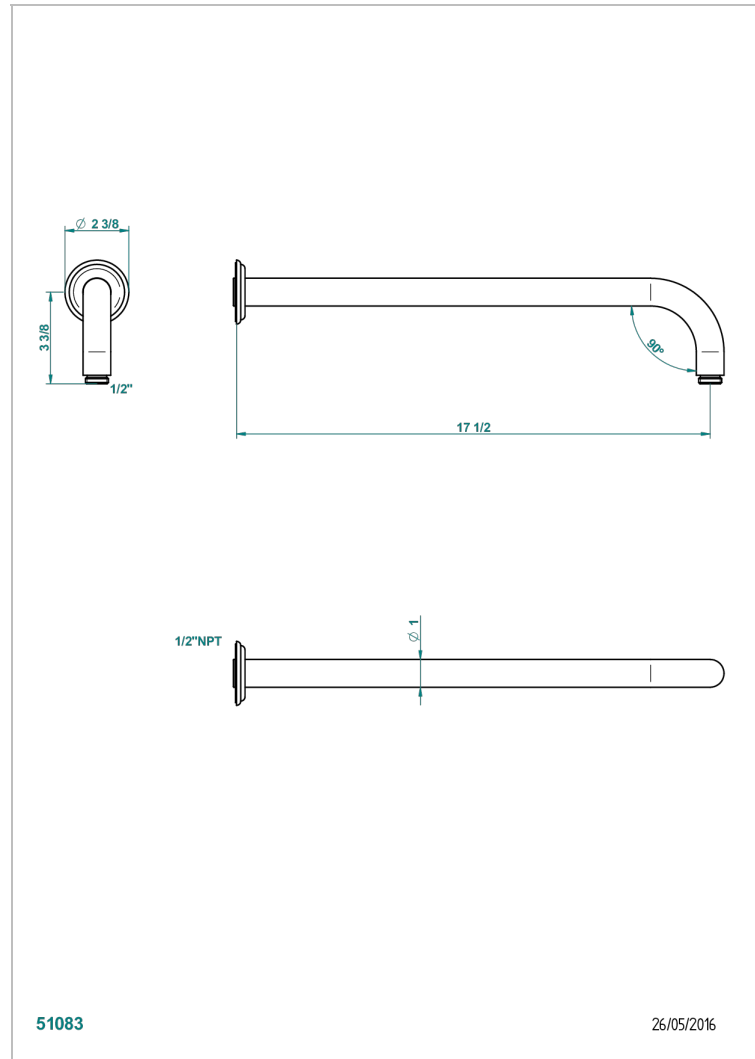

PETALE DE CRISTAL, CLEAR CRYSTAL FINE GOLD THREAD

U6E-84L/US

Horizontal shower arm, 90°, lg: 17"

51083

26/05/2016

CHARACTERISTIC

- Pétale de Cristal, clear crystal fine gold thread
- Horizontal shower arm, 90°, lg: 17"

Nickel antique / Sovereign - H28

Nickel color PVD - H55

Nickel polished - B01

Rose Gold - F27

Satin chrome - C03

Silver polished, antique - H03

Silver rhodium - F18

Soft gold - F30