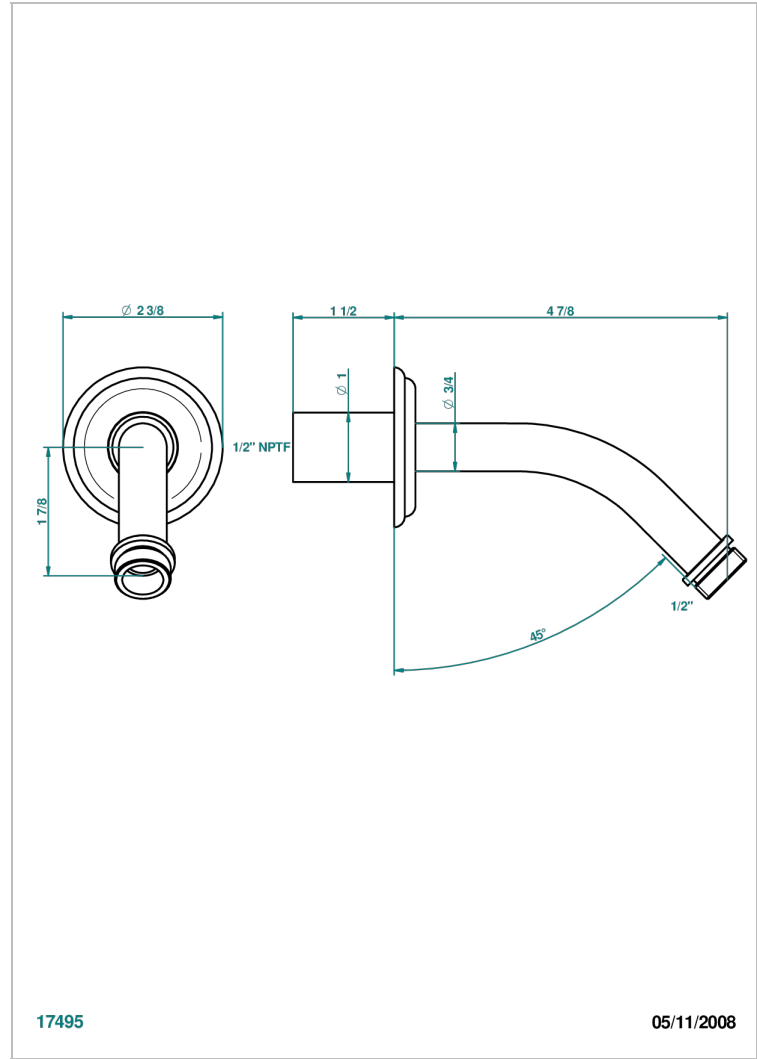

PETALE DE CRISTAL, CLEAR CRYSTAL FINE GOLD THREAD

U6E-82/US

Horizontal shower arm, 45°, lg: 4" 3/4

17495

05/11/2008

CHARACTERISTIC

- Pétale de Cristal, clear crystal fine gold thread
- Horizontal shower arm, 45°, lg: 4" 3/4