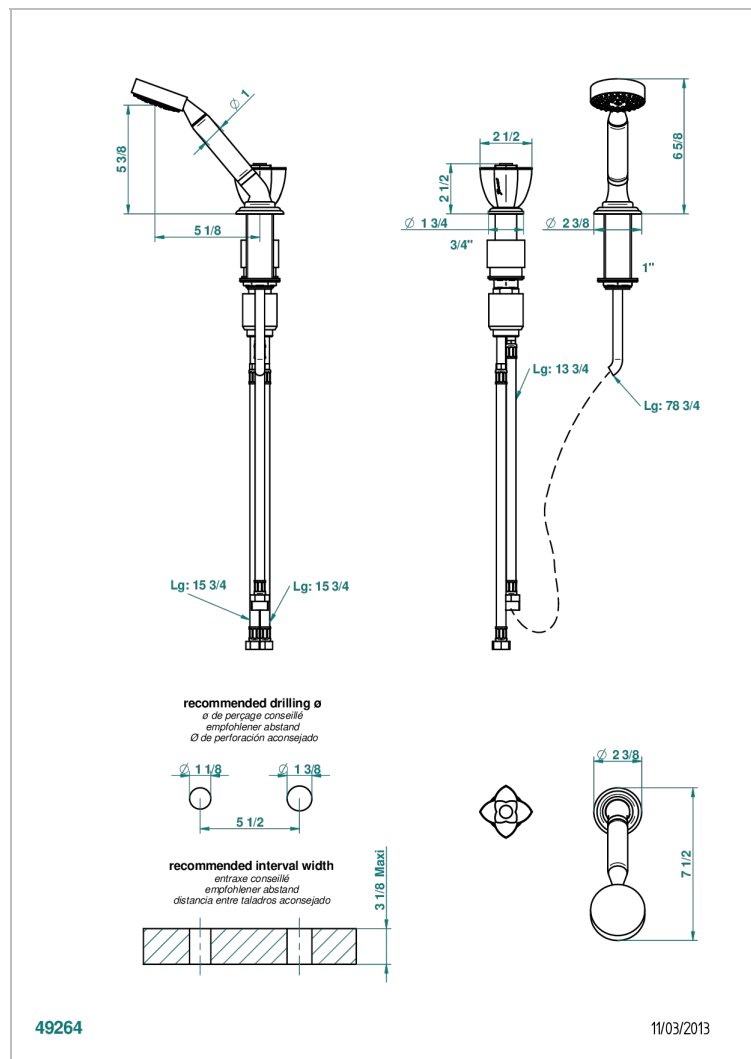

# PETALE DE CRISTAL, CLEAR CRYSTAL FINE GOLD THREAD

U6E-6532/60A

Deck mounted mixer with handshower, progressive cartridge

## CHARACTERISTIC

- Pétale de Cristal, clear crystal fine gold thread
- Deck mounted mixer with handshower, progressive cartridge