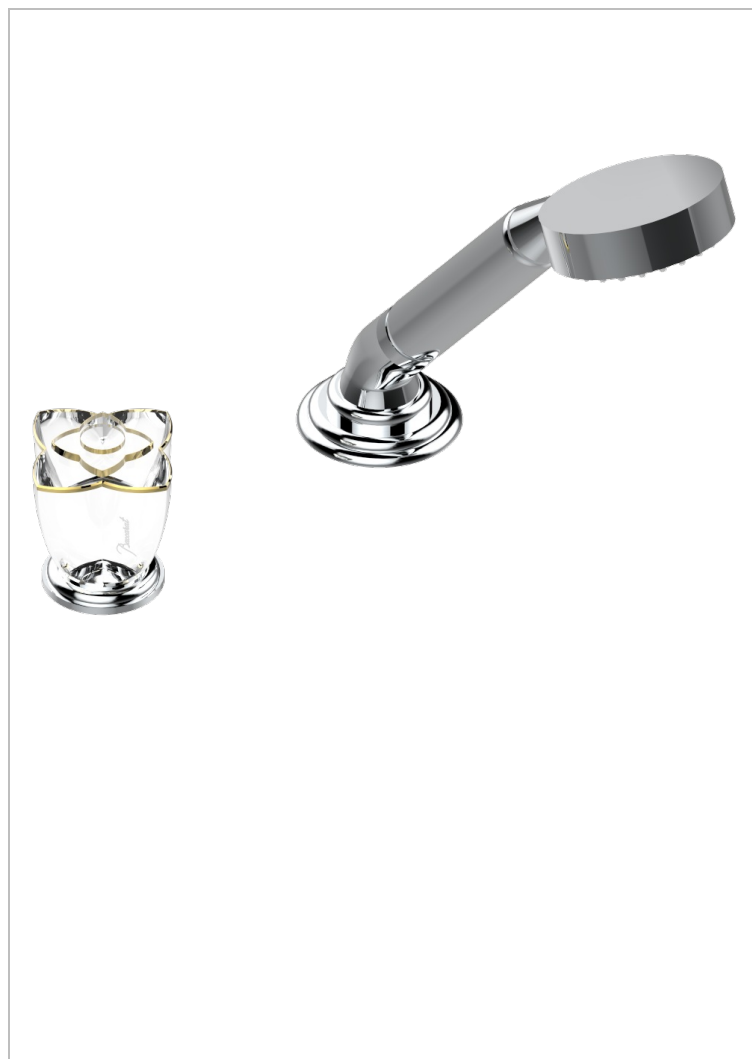

# PETALE DE CRISTAL, CLEAR CRYSTAL FINE GOLD THREAD

U6E-6532/60A

Deck mounted mixer with handshower, progressive cartridge

## CHARACTERISTIC

- Pétale de Cristal, clear crystal fine gold thread
- Deck mounted mixer with handshower, progressive cartridge

## AVAILABLE FINITIONS

Black nickel - D24

Blush PVD - H62

Brass color PVD - H49

Brown bronze color PVD - F33

Chrome polished - A02

Chrome polished / gold polished - G02

Copper antique matt, coated - H07

Nickel antique / Sovereign - H28

Nickel color PVD - H55

Nickel polished - B01

Rose Gold - F27

Satin chrome - C03

Silver polished, antique - H03

Silver rhodium - F18

Soft gold - F30