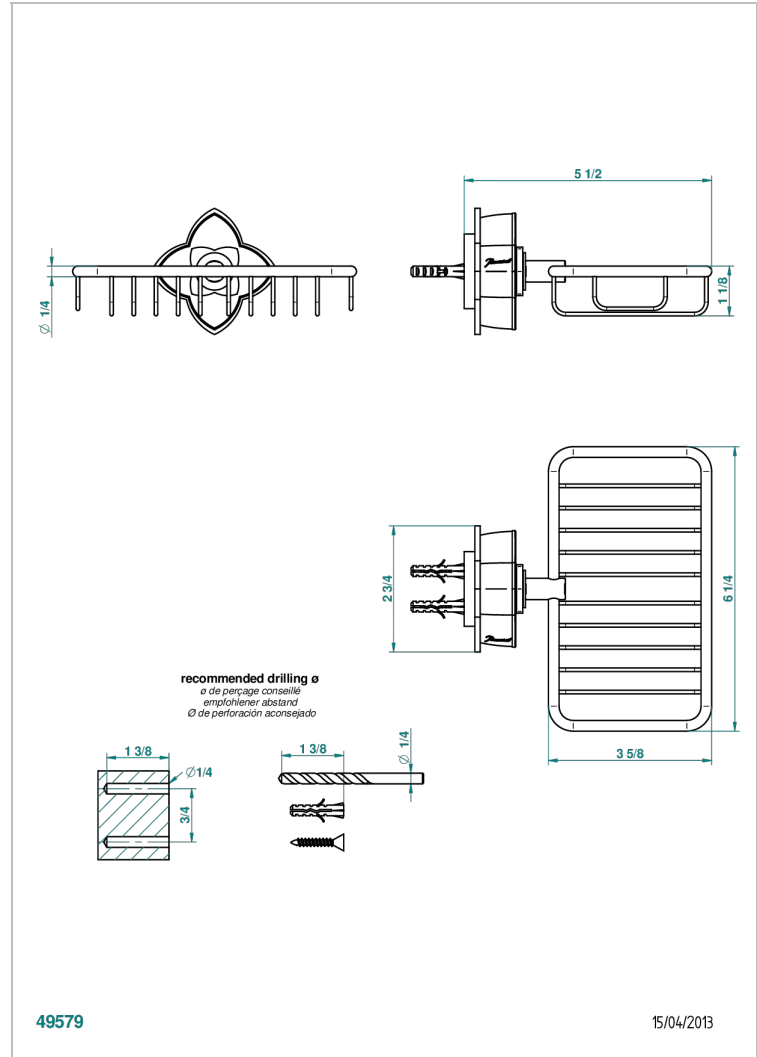

# PETALE DE CRISTAL, CLEAR CRYSTAL FINE GOLD THREAD

U6E-620

Soap basket, wall mounted 6"1/4 x 3"5/8

## CHARACTERISTIC

- Pétale de Cristal, clear crystal fine gold thread
- Soap basket, wall mounted 6"1/4 x 3"5/8