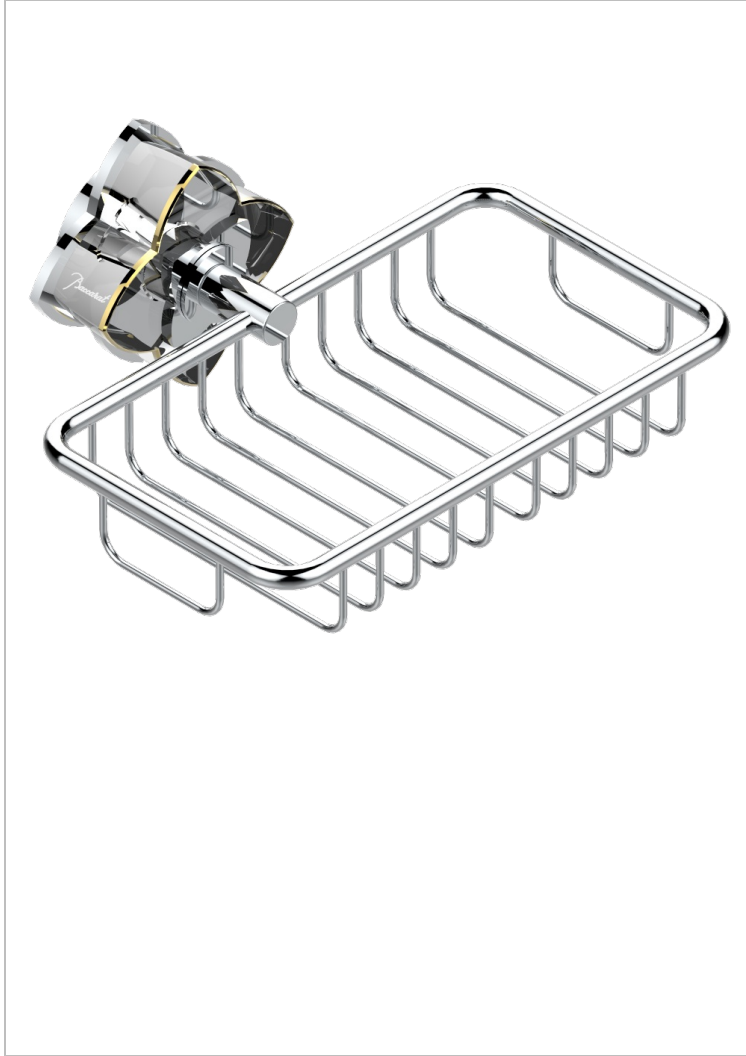

# PETALE DE CRISTAL, CLEAR CRYSTAL FINE GOLD THREAD

U6E-620

Soap basket, wall mounted 6"1/4 x 3"5/8

## CHARACTERISTIC

- Pétale de Cristal, clear crystal fine gold thread
- Soap basket, wall mounted 6"1/4 x 3"5/8