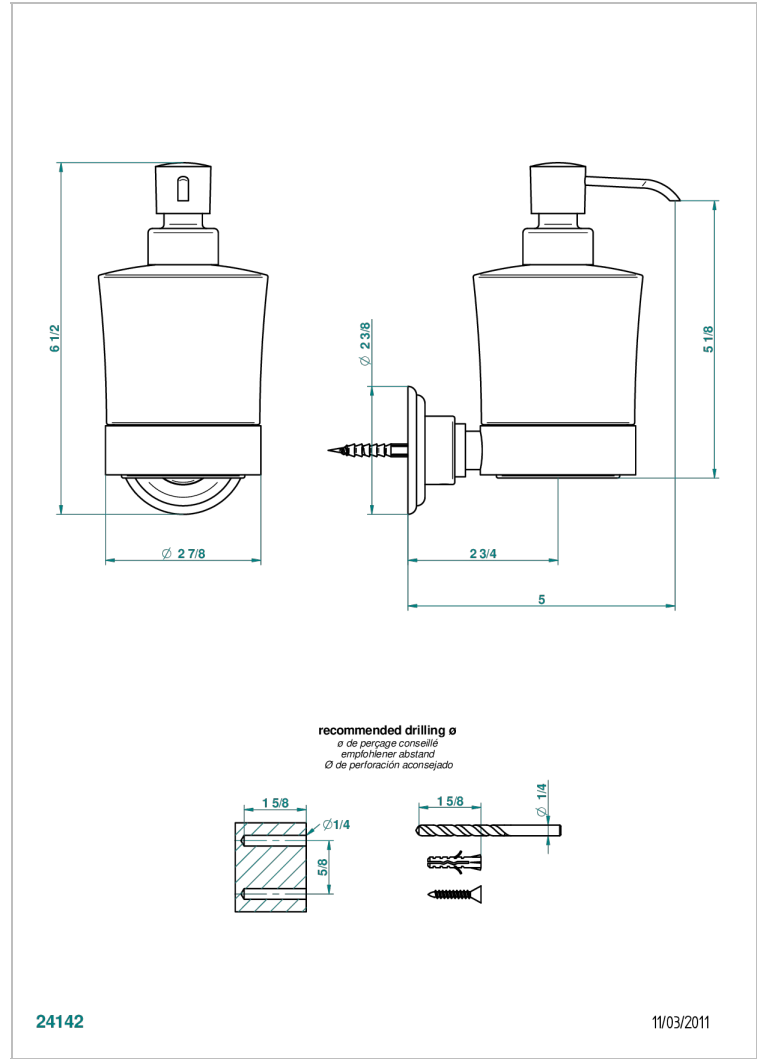

PETALE DE CRISTAL, CLEAR CRYSTAL FINE GOLD THREAD

U6E-613

Liquid soap dispenser

CHARACTERISTIC

- Pétale de Cristal, clear crystal fine gold thread
- Liquid soap dispenser

AVAILABLE FINITIONS

Black nickel - D24
Blush PVD - H62
Brass color PVD - H49
Brown bronze color PVD - F33
Chrome polished - A02
Chrome polished / gold polished - G02