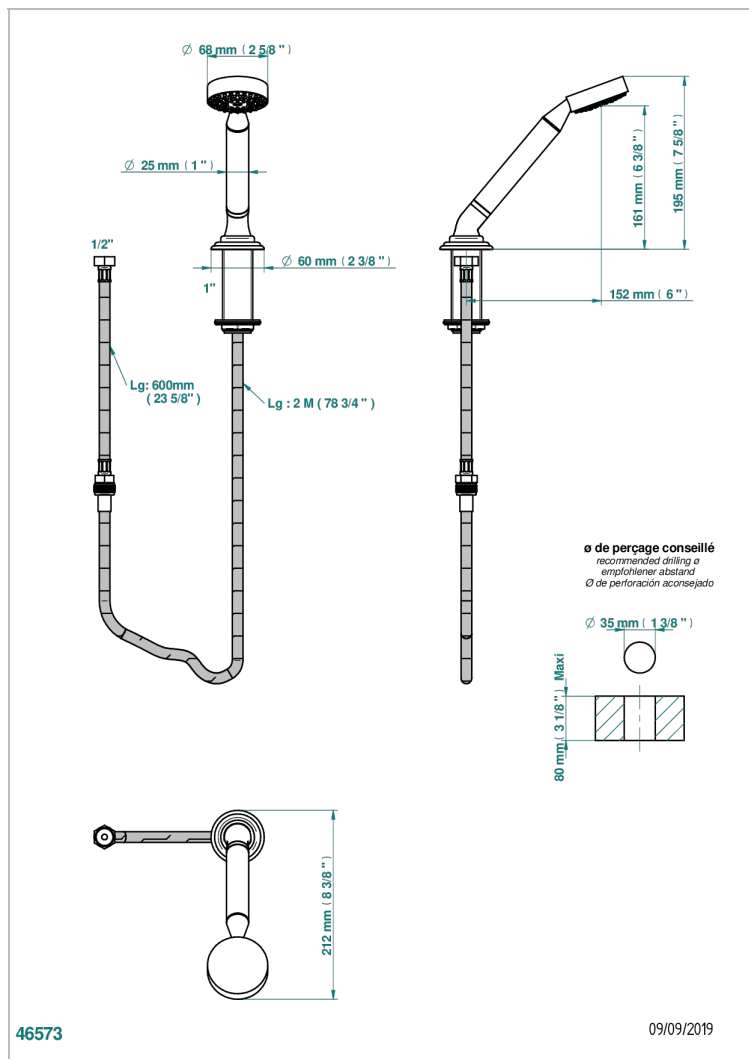

# PETALE DE CRISTAL, CLEAR CRYSTAL FINE GOLD THREAD

U6E-60A

Deck mounted hand shower, with hose

## CHARACTERISTIC

- Pétale de Cristal, clear crystal fine gold thread
- Deck mounted hand shower, with hose

Nickel antique / Sovereign - H28

Nickel color PVD - H55

Nickel polished - B01

Rose Gold - F27

Satin chrome - C03

Silver polished, antique - H03

Silver rhodium - F18

Soft gold - F30