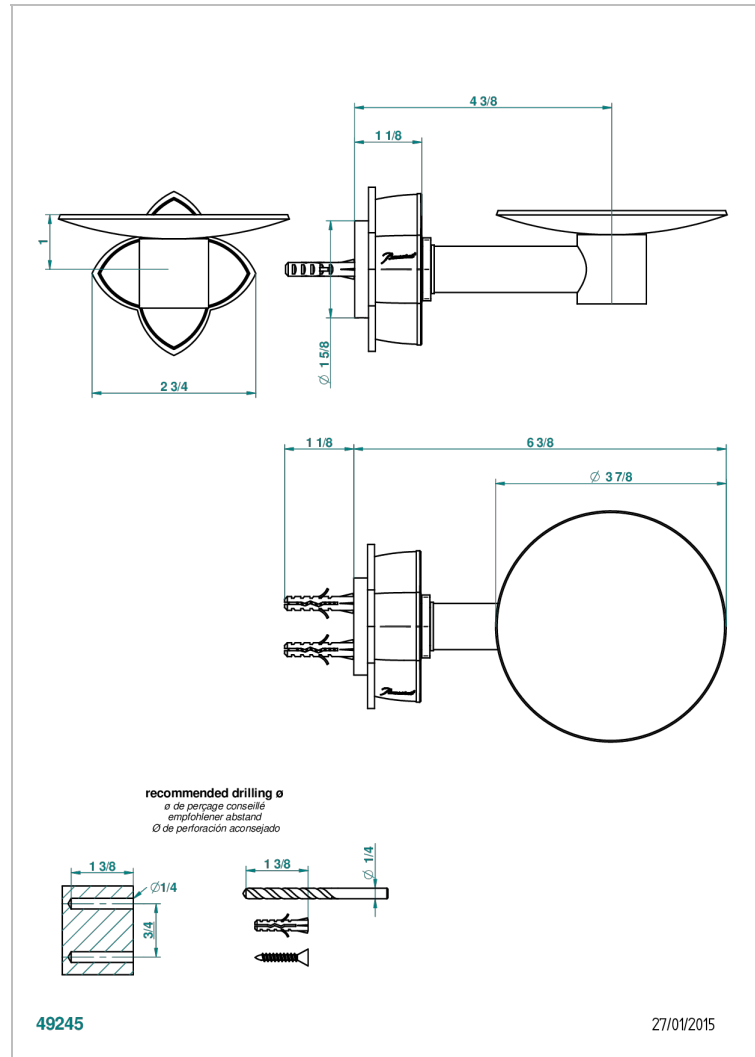

# PETALE DE CRISTAL, CLEAR CRYSTAL FINE GOLD THREAD

U6E-546

Soap dish, wall mounted, 4" diameter

## CHARACTERISTIC

- Pétale de Cristal, clear crystal fine gold thread
- Soap dish, wall mounted, 4" diameter