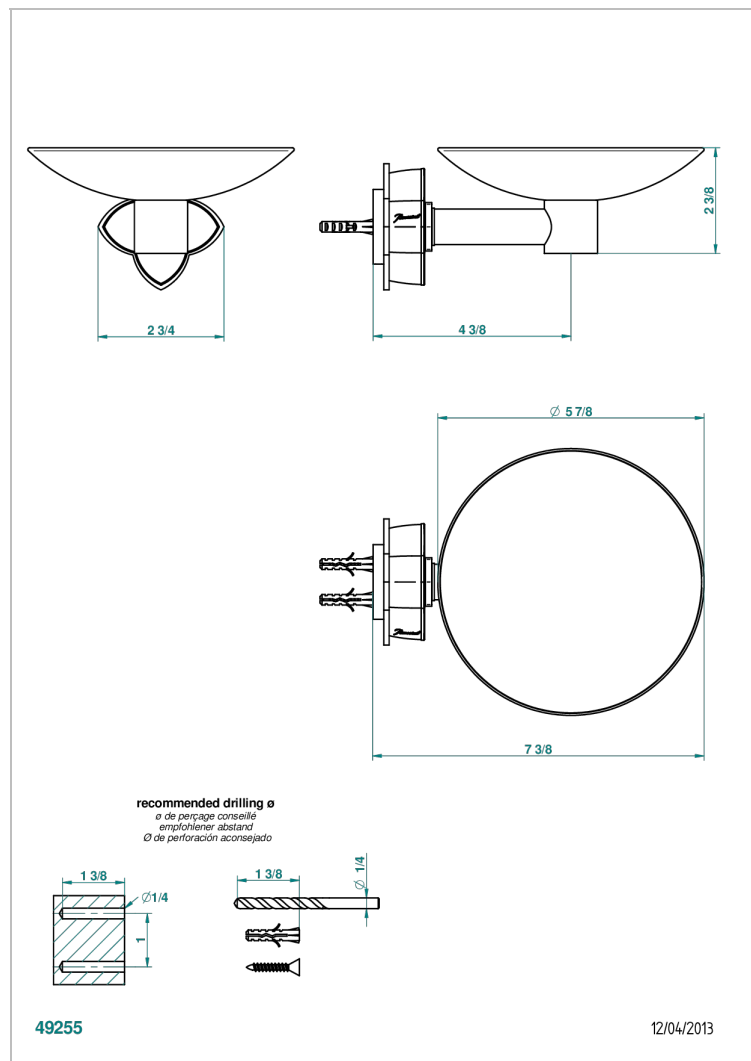

PETALE DE CRISTAL, CLEAR CRYSTAL FINE GOLD THREAD

U6E-546GM

Soap dish, wall mounted, 6" diameter

CHARACTERISTIC

- Pétale de Cristal, clear crystal fine gold thread
- Soap dish, wall mounted, 6" diameter

AVAILABLE FINITIONS